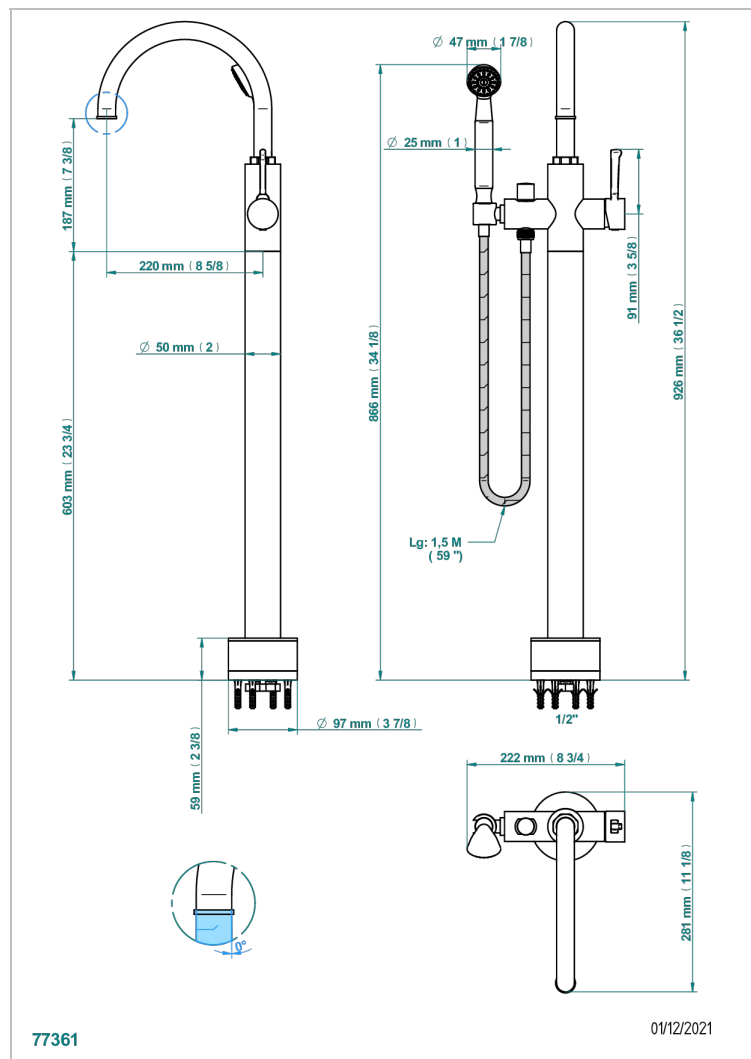

HAMPTONS WITH LEVER HANDLES

G4S-6508S

Free-standing bath mixer with handshower with Easyclean system

CHARACTERISTIC

- Hamptons with lever handles
- Free-standing bath mixer with handshower with Easyclean system