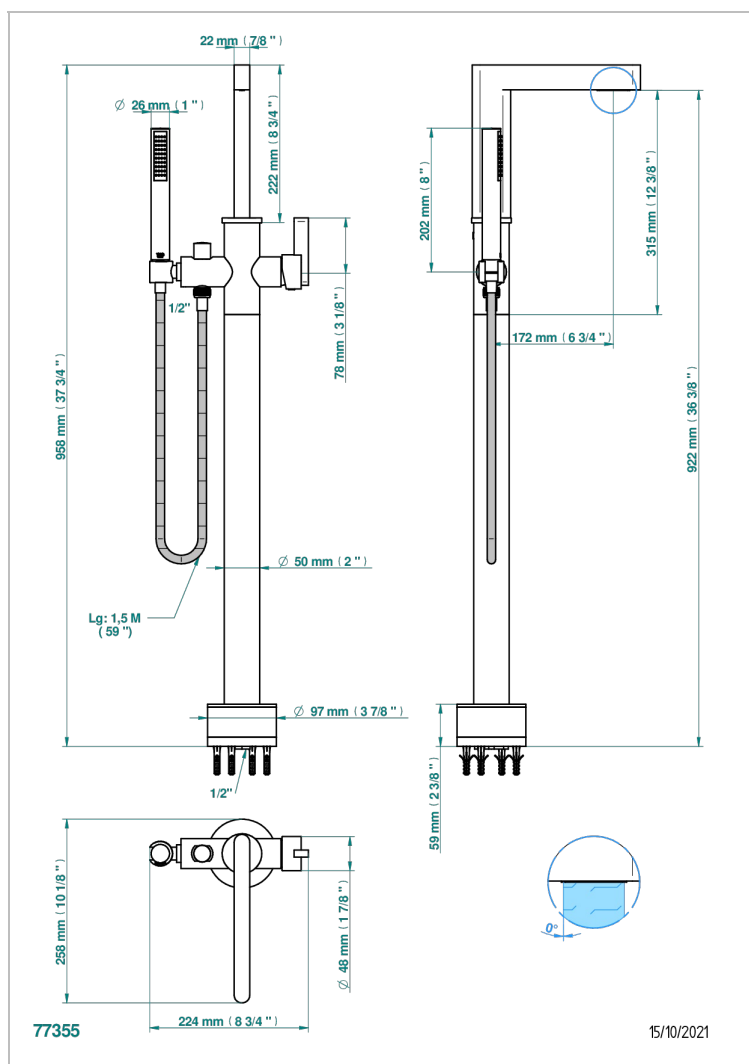

ICON-X CARBON GOLD WITH LEVER

U7T-6508S

Free-standing bath mixer with handshower with Easyclean system

CHARACTERISTIC

- Icon-x carbon gold with lever
- Free-standing bath mixer with handshower with Easyclean system

AVAILABLE FINITIONS

Antique nickel - H28
Black ceram - D30
Blush PVD - H62
Brass color PVD - H49
Brown bronze color PVD - F33
Gold color PVD - H52

Graphite PVD - H64
Matt Umber PVD - H67
Matt blush PVD - H60
Matt brass color PVD - H50
Matt brown bronze color PVD - F34
Matt chrome - CO2