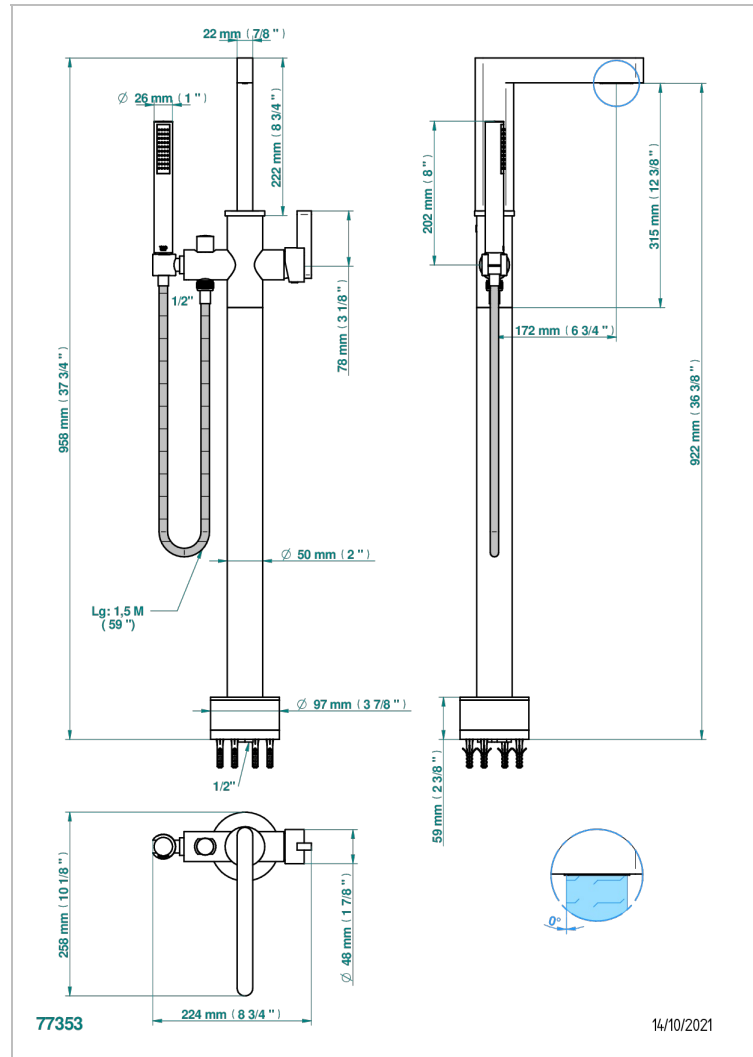

# ICON-X - TITANIUM WITH LEVER HANDLES

U7M-6508S

Free-standing single lever bath mixer with handshower with Easyclean system

## CHARACTERISTIC

- Icon-x - titanium with lever handles
- Free-standing single lever bath mixer with handshower with Easyclean system