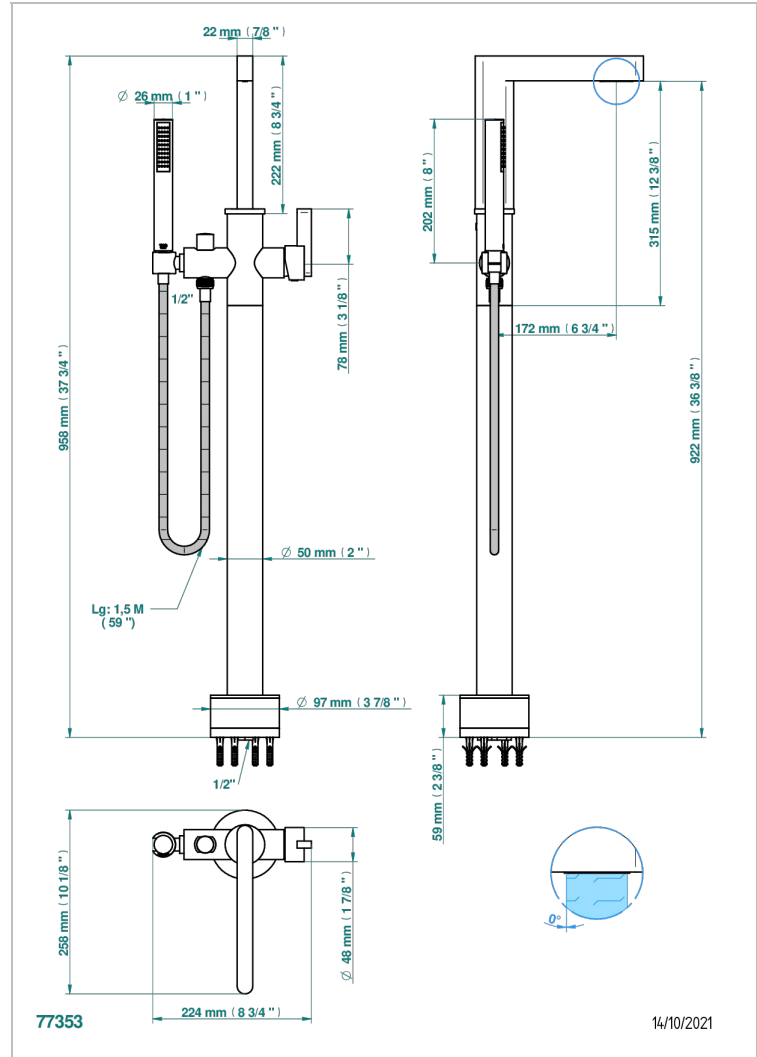

# ICON-X TITANIUM

U7L-6508S

Free-standing single lever bath mixer with handshower with Easyclean system

## CHARACTERISTIC

- Icon-x titanium
- Free-standing single lever bath mixer with handshower with Easyclean system