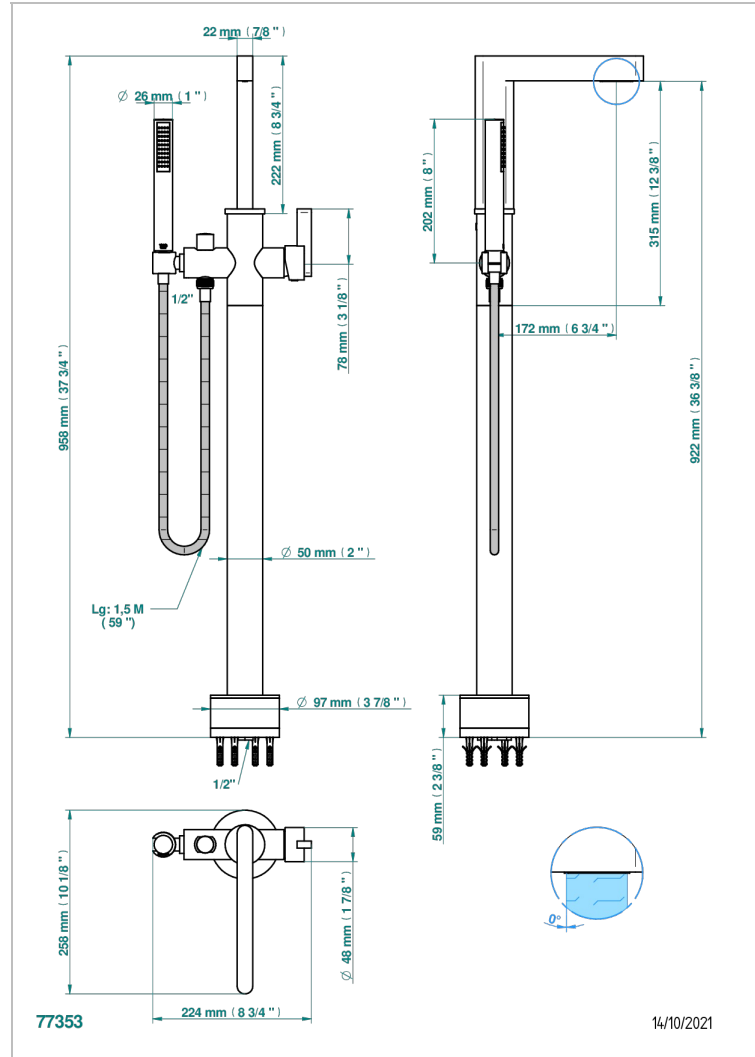

ICON-X TITANIUM

U7L-6508S

Free-standing bath mixer with handshower with Easyclean system

CHARACTERISTIC

- Icon-x titanium
- Free-standing bath mixer with handshower with Easyclean system

AVAILABLE FINITIONS

Antique nickel - H28
Black ceram - D30
Blush PVD - H62
Brass color PVD - H49
Brown bronze color PVD - F33
Gold color PVD - H52

Graphite PVD - H64
Matt Umber PVD - H67
Matt blush PVD - H60
Matt brass color PVD - H50
Matt brown bronze color PVD - F34
Matt chrome - C02