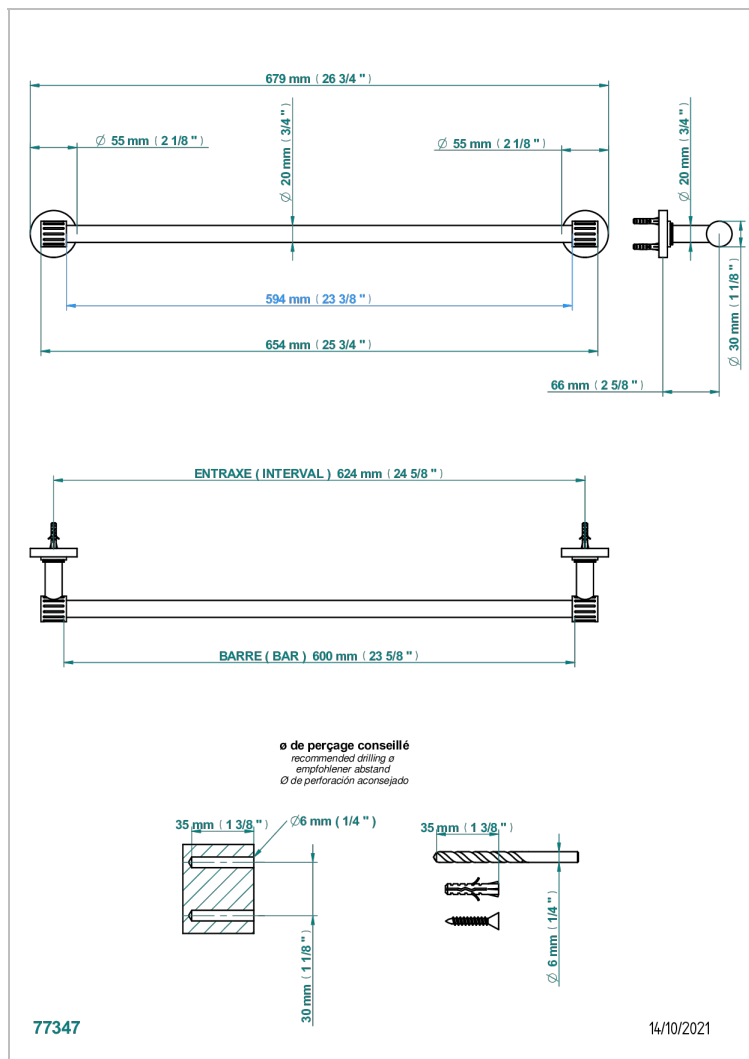

# HAMPTONS WITH LEVER HANDLES

G4S-520/60

Single towel rail, fixed rail, length: 600 mm,  $\varnothing$  20 mm

THG<sup>®</sup>  
PARIS

## CHARACTERISTIC

- Hamptons with lever handles
- Single towel rail, fixed rail, length: 600 mm,  $\varnothing$  20 mm