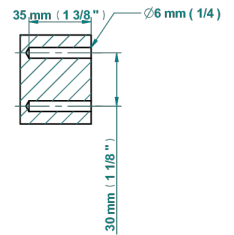

77331

13/10/2021

CHARACTERISTIC

- Hamptons
- Single towel ring

AVAILABLE FINITIONS

Antique nickel - H28
Black ceram - D30
Blush PVD - H62
Brass color PVD - H49
Brown bronze color PVD - F33
Gold color PVD - H52

Graphite PVD - H64
Lacquered light bronze - D01
Matt Umber PVD - H67
Matt blush PVD - H60
Matt brass color PVD - H50
Matt brown bronze color PVD - F34

Matt chrome - C02
Matt gold - F07
Matt gold color PVD - H53
Matt graphite PVD - H65
Matt nickel (color finish) - C01
Matt nickel color PVD - H56

Natural smoked Brass - A13
Nickel color PVD - H55
Polished chrome (color finish) - A02
Polished gold (color finish) - F01
Polished nickel - B01
Soft gold - F30

Soft matt gold - F31
Umber PVD - H66
Varnished matt antique red copper (color finish) - H07