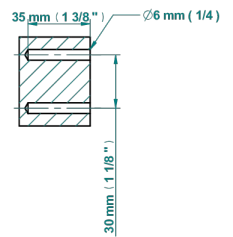

77331

13/10/2021

CHARACTERISTIC

- Hamptons
- Single towel ring

AVAILABLE FINITIONS

Antique nickel - H28
Black ceram - D30
Blush PVD - H62
Brass color PVD - H49
Brown bronze color PVD - F33
Gold color PVD - H52

Graphite PVD - H64
Lacquered light bronze - D01
Matt Umber PVD - H67
Matt blush PVD - H60
Matt brass color PVD - H50
Matt brown bronze color PVD - F34

Matt chrome - C02
Matt gold - F07
Matt gold color PVD - H53
Matt graphite PVD - H65
Matt nickel (color finish) - C01
Matt nickel color PVD - H56

Natural smoked Brass - A13
Nickel color PVD - H55
Polished chrome (color finish) - A02
Polished gold (color finish) - F01
Polished nickel - B01
Soft gold - F30

Soft matt gold - F31
Umber PVD - H66
Varnished matt antique red copper (color finish) - H07