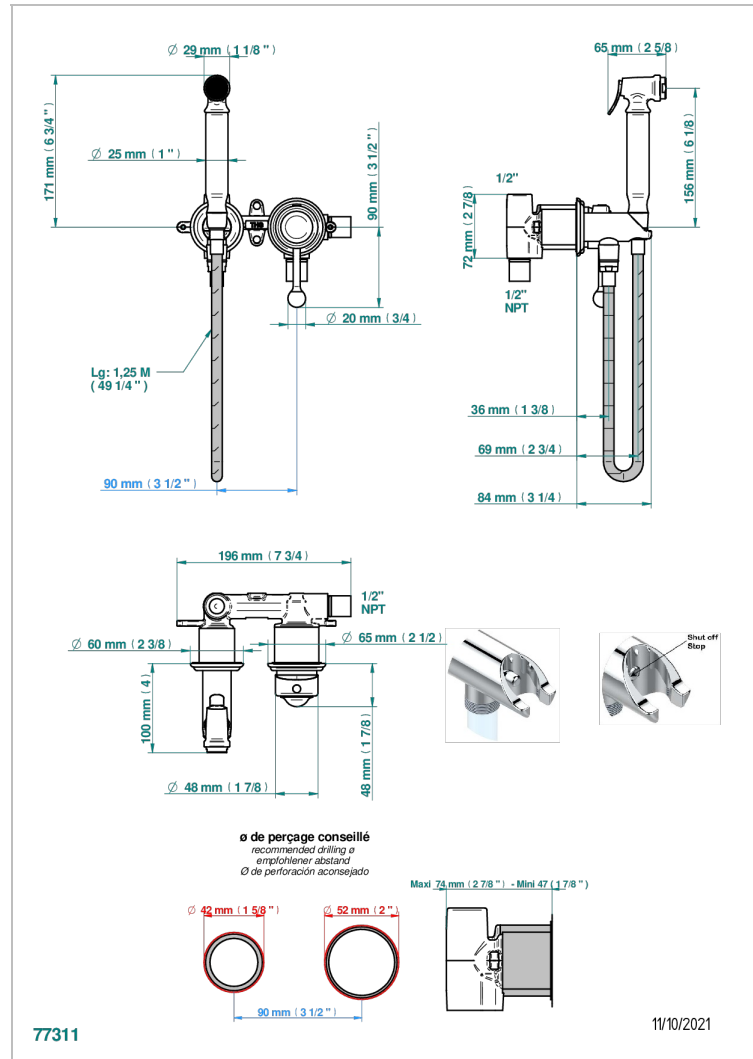

Wc douche set including: trigger spray, wall mounted single lever mixer, reinforced hose (1.25m), wall outlet with integrated elbow with safety stopper

### CHARACTERISTIC

- Rose
- Wc douche set including: trigger spray, wall mounted single lever mixer, reinforced hose (1.25m), wall outlet with integrated elbow with safety stopper