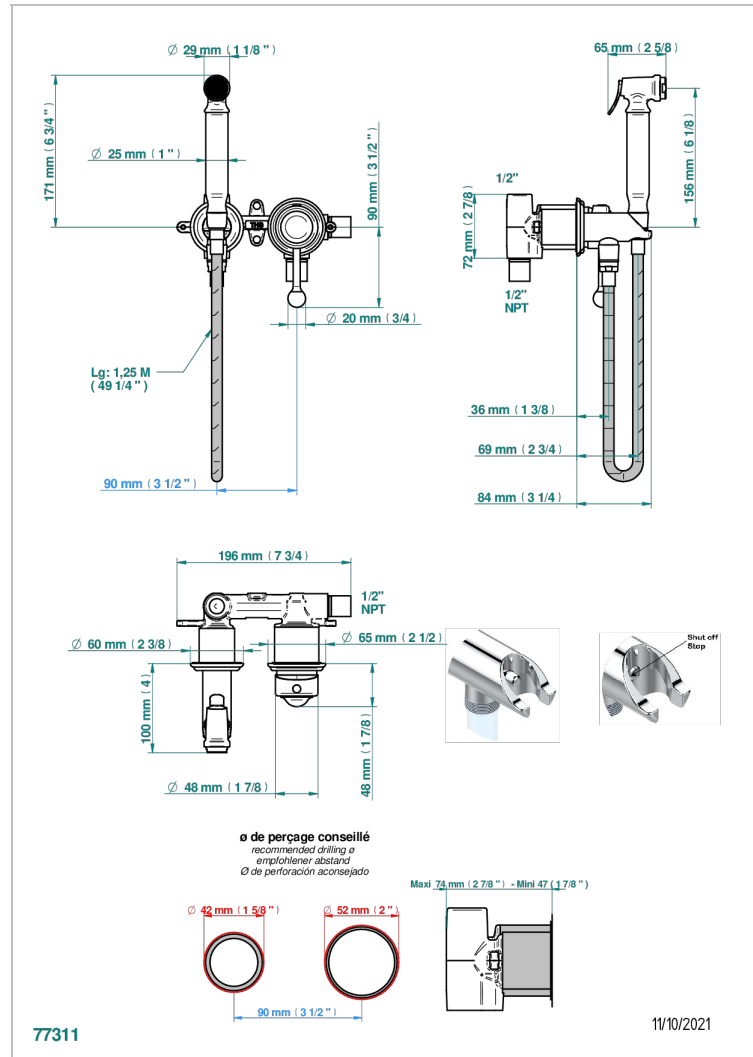

# SUN DRAGON

U5D-5840/MGUS

THG  
PARIS

Wc douche set including: trigger spray, wall mounted single lever mixer, reinforced hose (1.25m), wall outlet with integrated elbow with safety stopper

## CHARACTERISTIC

- Sun Dragon
- Wc douche set including: trigger spray, wall mounted single lever mixer, reinforced hose (1.25m), wall outlet with integrated elbow with safety stopper