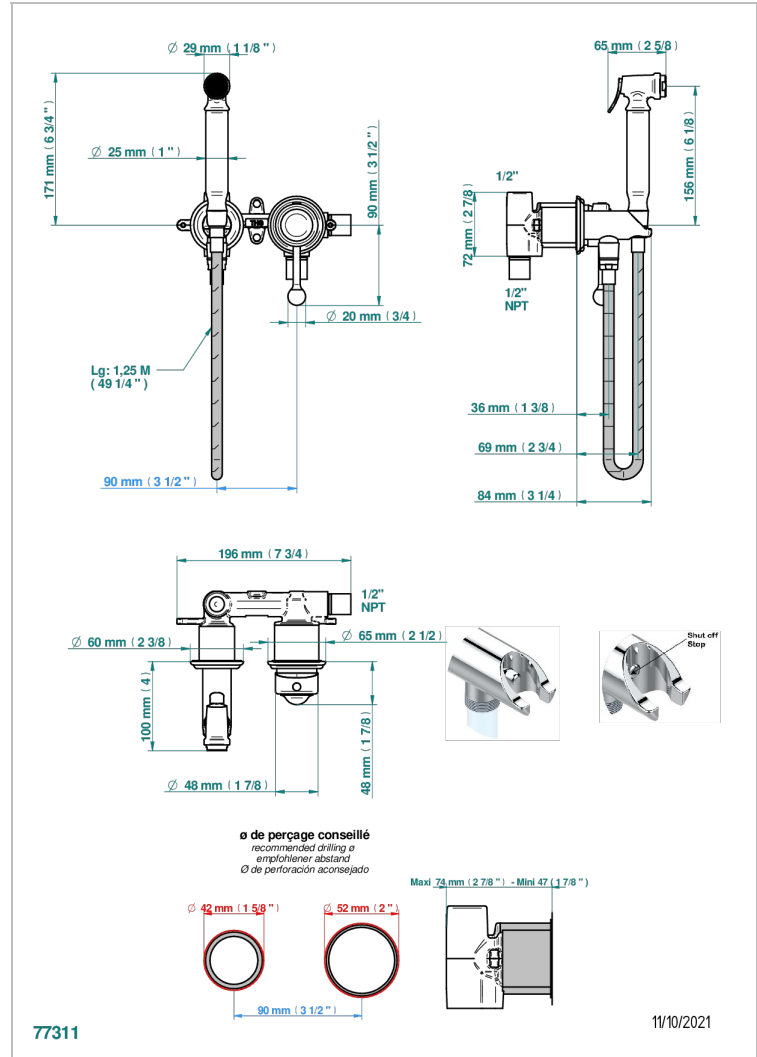

Wc douche set including: trigger spray, wall mounted single lever mixer, reinforced hose (1.25m), wall outlet with integrated elbow with safety stopper

### CHARACTERISTIC

- Flore
- Wc douche set including: trigger spray, wall mounted single lever mixer, reinforced hose (1.25m), wall outlet with integrated elbow with safety stopper