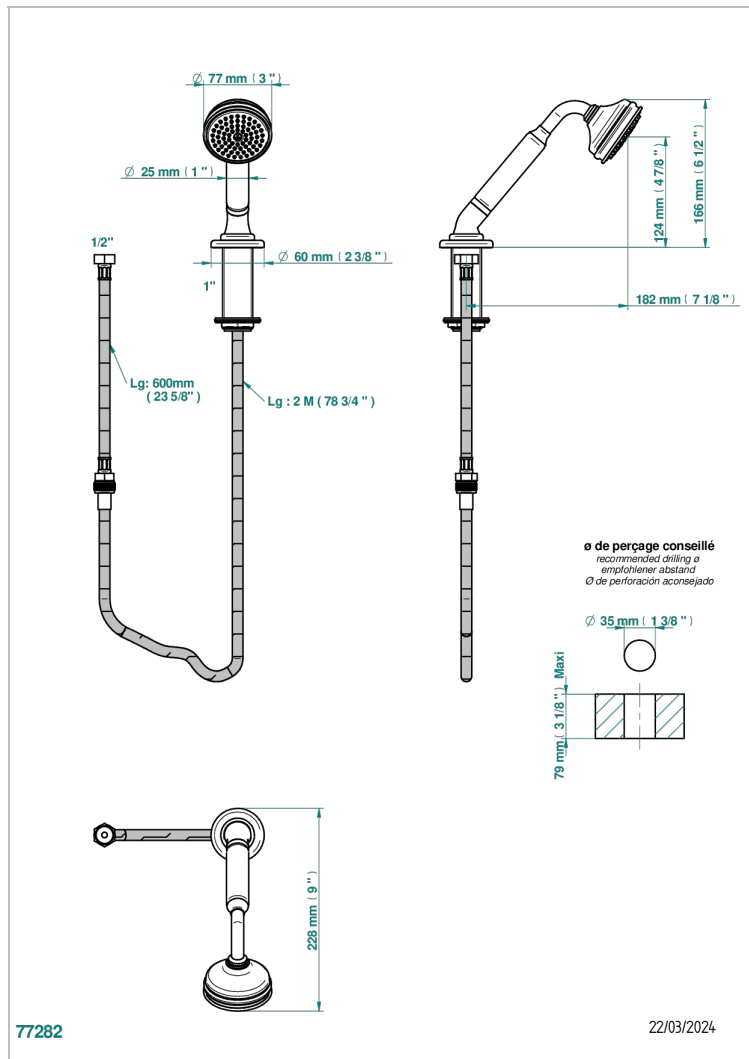

CLUB SAINT-GERMAIN WITH LEVER HANDLES

G7J-60A

Deck mounted hand shower, with hose

CHARACTERISTIC

- ACS : 20ACCLY558

TECHNICAL SPECS

- Recommandé : 3 bars (max. 5 bars) - Advised : 43,5 psi (max. 72 psi)
- 9,5 l/min à 3 bars (2.5 gpm at 43.5 psi)

STANDARDS

AVAILABLE FINITIONS

Black ceram - D30
Blush PVD - H62
Brass color PVD - H49
Brown bronze color PVD - F33
Chrome polished - A02
Chrome polished / gold polished - G02

Gold color PVD - H52
Gold mat - F07
Gold polished - F01
Graphite PVD - H64
Light coated bronze - D01
Matt Umber PVD - H67