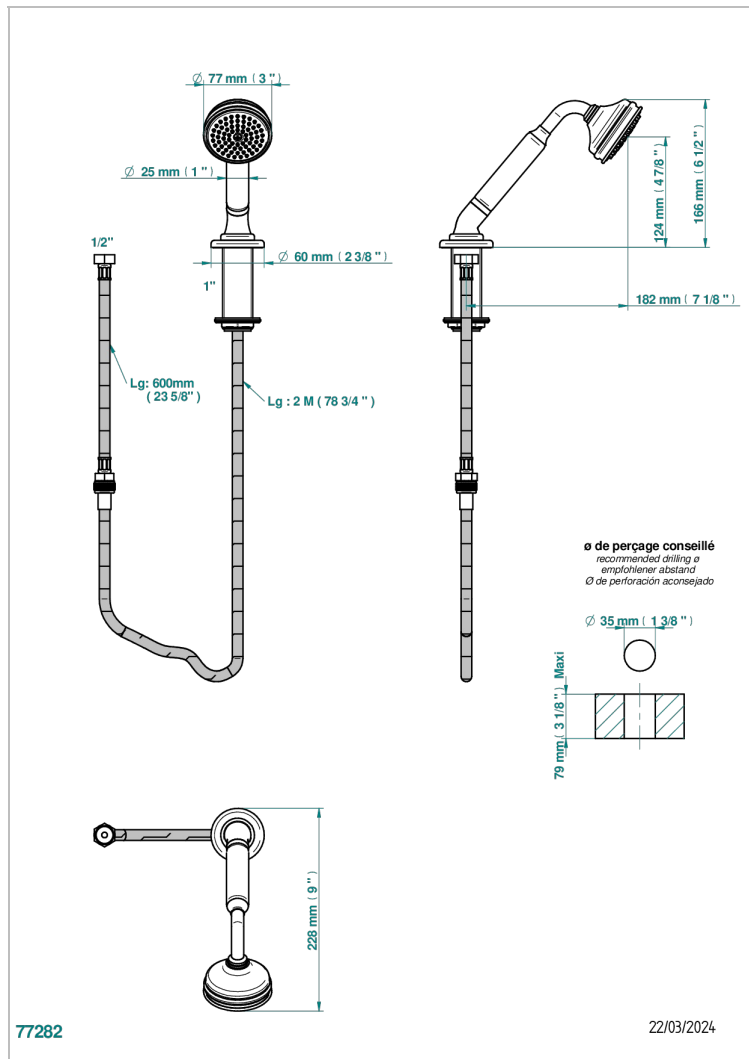

# CLUB SAINT-GERMAIN WITH LEVER

G7J-60A

Rim mounted stylised handshower, 2 m hose and angle rest

## CHARACTERISTIC

- ACS : 20ACCLY558