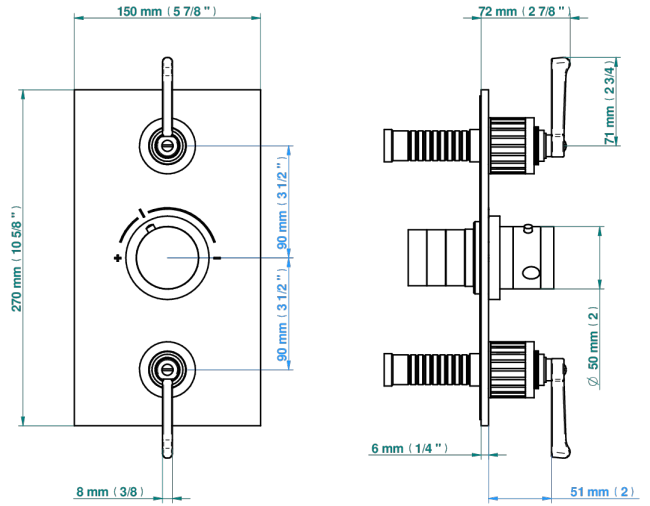

HAMPTONS WITH LEVER HANDLES

G4S-5400BE

Trim for THG thermostat with 2 valves - ref. 5 400AE with box for rough parts

Compatible with

5400AE
5400AE/US
5400AE/W

Boîte / Box Joint Plaque / Seal Plate Tube

77277

09/06/2022

CHARACTERISTIC

- ASME : ASME A112.18.1-2011/CSA B125.1-11
- DVGW : DW-6512CQ0608

STANDARDS

RELATED SKU'S

- Ref. G00-5400AE 3/4" THG thermostat, with wax cartridge, with two valves delivered with a built-in box, no trim
- Ref. G00-5100G Reinforced stop ring for THG thermostatic with fixing set