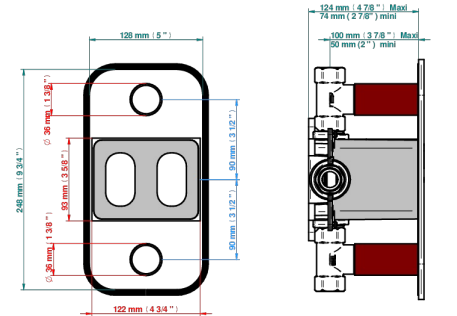

HAMPTONS WITH LEVER HANDLES

G4S-5400BE

Trim for THG thermostat with 2 valves - ref. 5 400AE with box for rough parts

Compatible with

5400AE
5400AE/US
5400AE/W

Boîte / Box Joint Plaque / Seal Plate Tube

77277

09/06/2022

CHARACTERISTIC

- ASME : ASME A112.18.1-2011/CSA B125.1-11
- DVGW : DW-6512CQ0608

STANDARDS

RELATED SKU'S

- Ref. G00-5400AE 3/4" THG thermostat, with wax cartridge, with two valves delivered with a built-in box, no trim
- Ref. G00-5100G Reinforced stop ring for THG thermostatic with fixing set