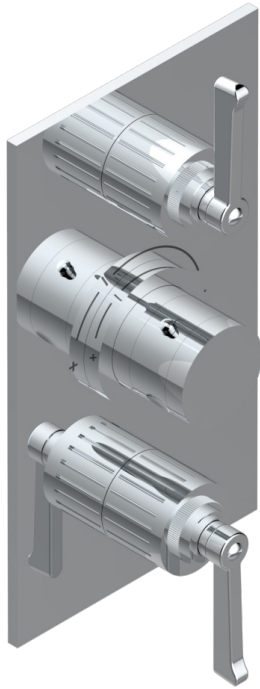

HAMPTONS WITH LEVER HANDLES

G4S-5400BE

Trim for THG thermostat with 2 valves - ref. 5 400AE with box for rough parts

Compatible with

5400AE
5400AE/US
5400AE/W

Boîte / Box Joint Plaque / Seal Plate Tube

77277

09/06/2022

CHARACTERISTIC

- ASME : ASME A112.18.1-2011/CSA B125.1-11
- DVGW : DW-6512CQ0608

STANDARDS

RELATED SKU'S

- Ref. G00-5400AE 3/4" THG thermostat, with wax cartridge, with two valves delivered with a built-in box, no trim
- Ref. G00-5100G Reinforced stop ring for THG thermostatic with fixing set

AVAILABLE FINITIONS

Antique nickel - H28
Black ceram - D30
Blush PVD - H62
Brass color PVD - H49
Brown bronze color PVD - F33
Gold color PVD - H52

Graphite PVD - H64
Lacquered light bronze - D01
Matt Umber PVD - H67
Matt blush PVD - H60
Matt brass color PVD - H50
Matt brown bronze color PVD - F34