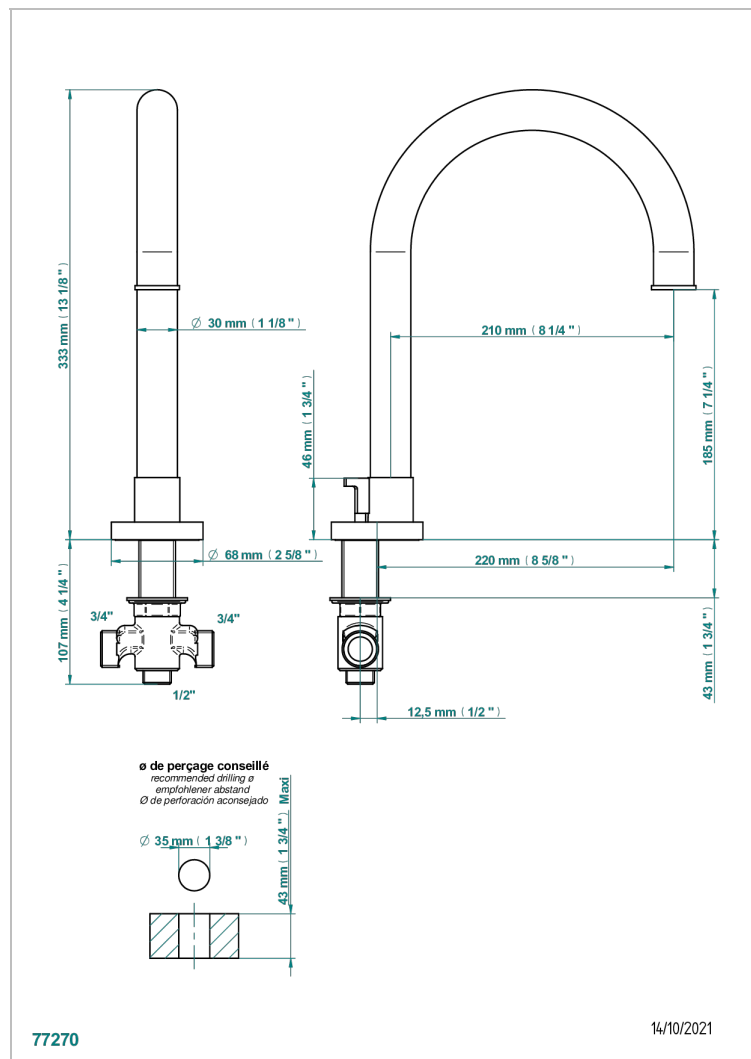

HAMPTONS WITH LEVER HANDLES

G4S-29SGIH

Tub spout, high, with integral diverter

CHARACTERISTIC

- Hamptons with lever handles
- Tub spout, high, with integral diverter

AVAILABLE FINITIONS

Black ceram - D30
Blush PVD - H62
Brass color PVD - H49
Brown bronze color PVD - F33
Chrome polished - A02
Copper antique matt, coated - H07