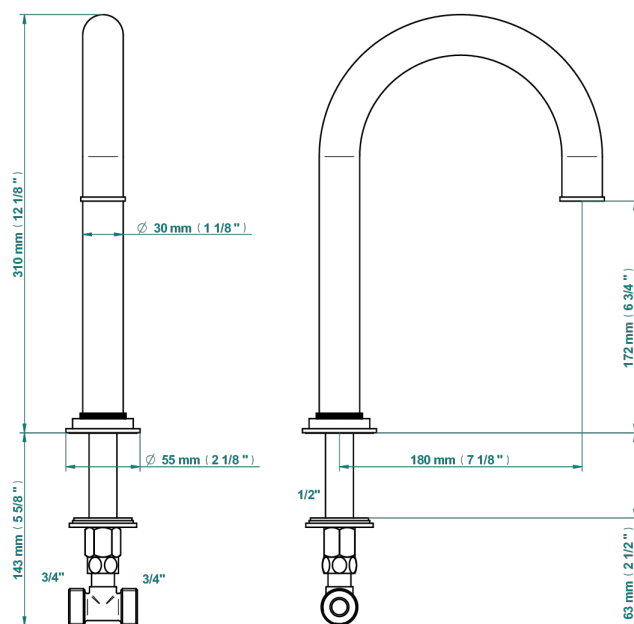

HAMPTONS WITH LEVER HANDLES

G4S-29SGH

Tub spout, high

ø 35 mm (1 3/8 ")

Maxi

63 mm (2 1/2 ")

77267

14/10/2021

CHARACTERISTIC

- Hamptons with lever handles
- Tub spout, high

AVAILABLE FINITIONS

Black ceram - D30

Blush PVD - H62

Brass color PVD - H49

Brown bronze color PVD - F33

Chrome polished - A02

Copper antique matt, coated - H07

Gold color PVD - H52

Gold mat - F07

Gold polished - F01

Graphite PVD - H64

Light coated bronze - D01

Matt Umber PVD - H67

Matt blush PVD - H60

Matt brass color PVD - H50

Matt brown bronze color PVD - F34

Matt chrome (American satin) - C02

Matt gold color PVD - H53

Matt graphite PVD - H65

Matt nickel (American satin) - C01

Matt nickel color PVD - H56

Natural smoked Brass - A13

Nickel antique / Sovereign - H28

Nickel color PVD - H55

Nickel polished - B01

Soft gold - F30

Soft matt gold - F31

Umber PVD - H66