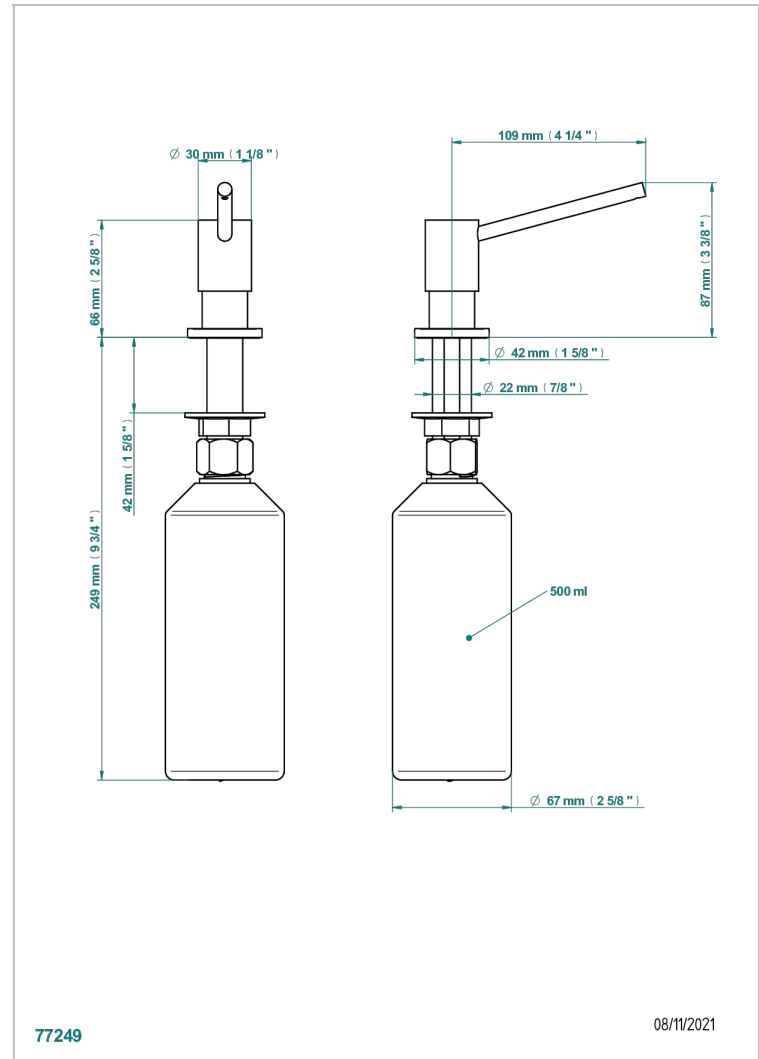

1900 KITCHEN

G76-613E

Undermount soap dispenser

CHARACTERISTIC

- 1900 Kitchen
- Undermount soap dispenser

AVAILABLE FINITIONS

Black ceram - D30
Blush PVD - H62
Brass color PVD - H49
Brown bronze color PVD - F33
Chrome polished - A02
Gold color PVD - H52

Nickel color PVD - H55
Nickel polished - B01
Soft gold - F30
Soft matt gold - F31
Umber PVD - H66