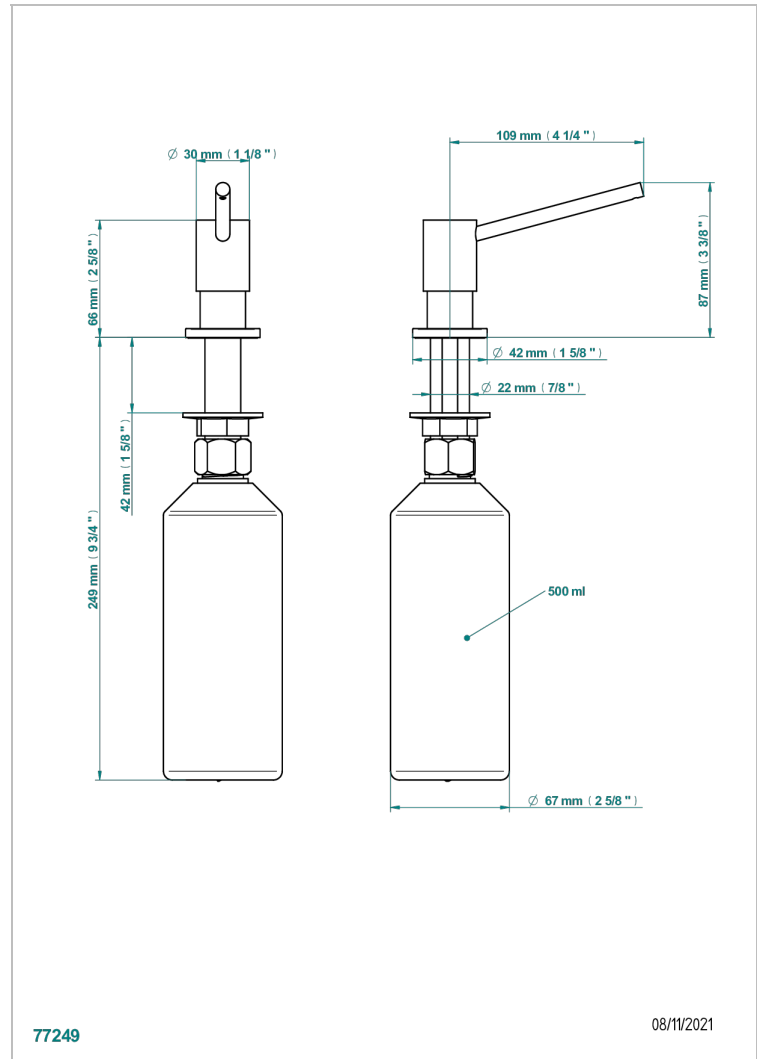

1900 KITCHEN

G76-613E

Built-in soap dispenser

THG[®]
PARIS

CHARACTERISTIC

- 1900 Kitchen
- Built-in soap dispenser

AVAILABLE FINITIONS

Black ceram - D30
Blush PVD - H62
Brass color PVD - H49
Brown bronze color PVD - F33
Gold color PVD - H52
Graphite PVD - H64