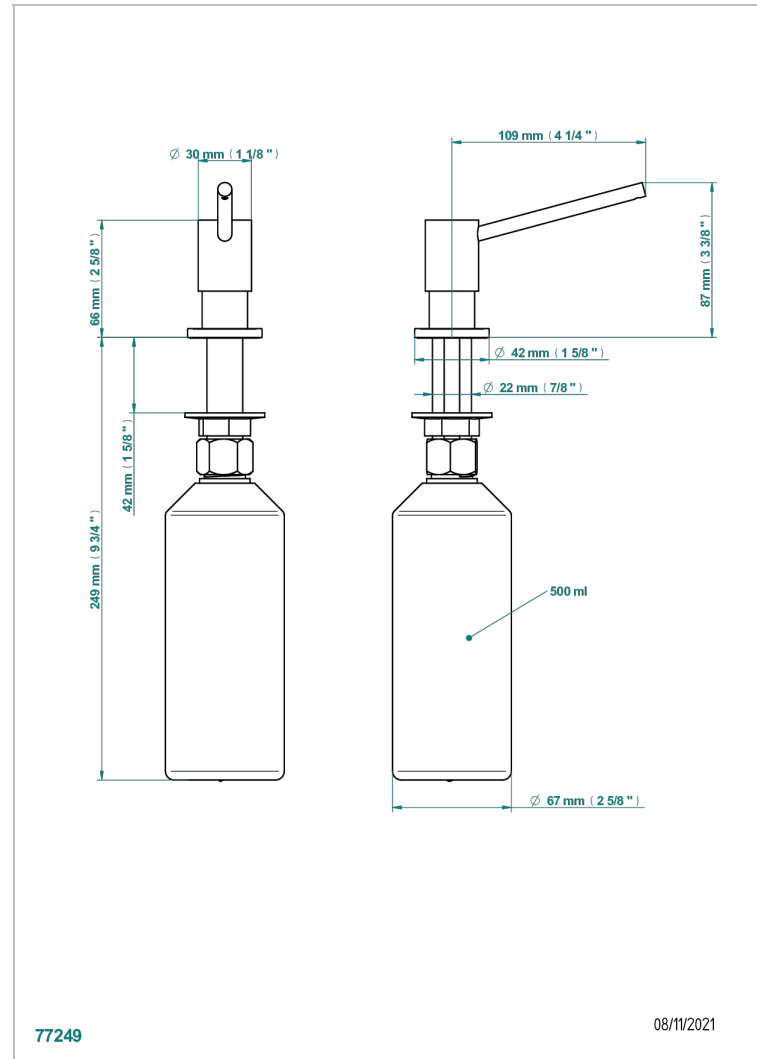

GENERAL ITEMS

G00-613E

Built-in soap dispenser

THG[®]
PARIS

CHARACTERISTIC

- General Items
- Built-in soap dispenser

AVAILABLE FINITIONS

Antique nickel - H28
Black ceram - D30
Blush PVD - H62
Brass color PVD - H49
Brown bronze color PVD - F33
Gold color PVD - H52

Nickel color PVD - H55
Polished chrome (color finish) - A02
Polished chrome / Polished gold (color finish) - G02
Polished gold (color finish) - F01
Polished nickel - B01
Soft gold - F30

Soft matt gold - F31
Umber PVD - H66
Varnished matt antique red copper (color finish) - H07