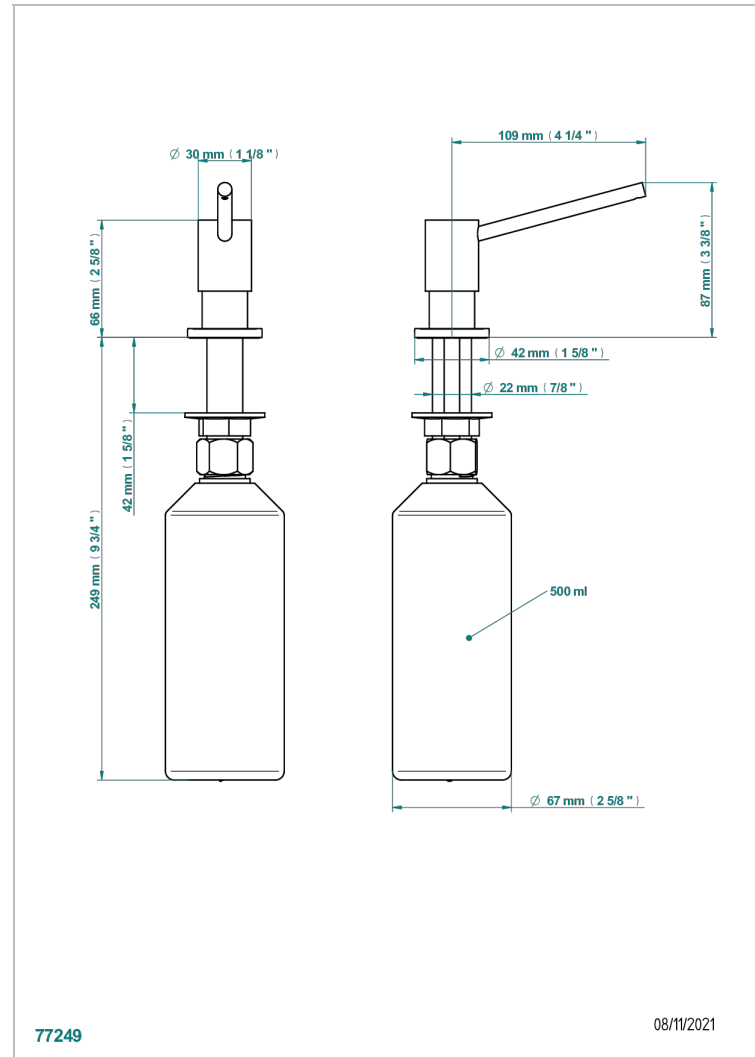

GENERAL ITEMS

G00-613E

Built-in soap dispenser

THG[®]
PARIS

CHARACTERISTIC

- General Items
- Built-in soap dispenser

AVAILABLE FINITIONS

Antique nickel - H28
Black ceram - D30
Blush PVD - H62
Brass color PVD - H49
Brown bronze color PVD - F33
Gold color PVD - H52

Nickel color PVD - H55
Polished chrome (color finish) - A02
Polished chrome / Polished gold (color finish) - G02
Polished gold (color finish) - F01
Polished nickel - B01
Soft gold - F30

Soft matt gold - F31
Umber PVD - H66
Varnished matt antique red copper (color finish) - H07