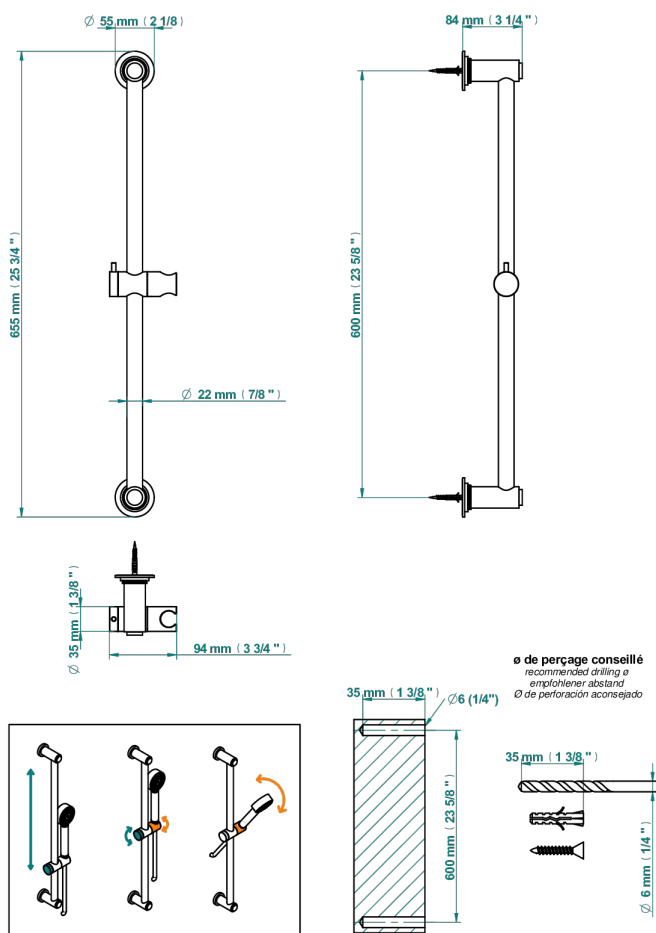

HAMPTONS WITH LEVER HANDLES

G4S-258

60 cm SLIDE BAR AND HOOK

77239

25/01/2024

CHARACTERISTIC

- Hampton with lever handles
- 60 cm SLIDE BAR AND HOOK

AVAILABLE FINITIONS