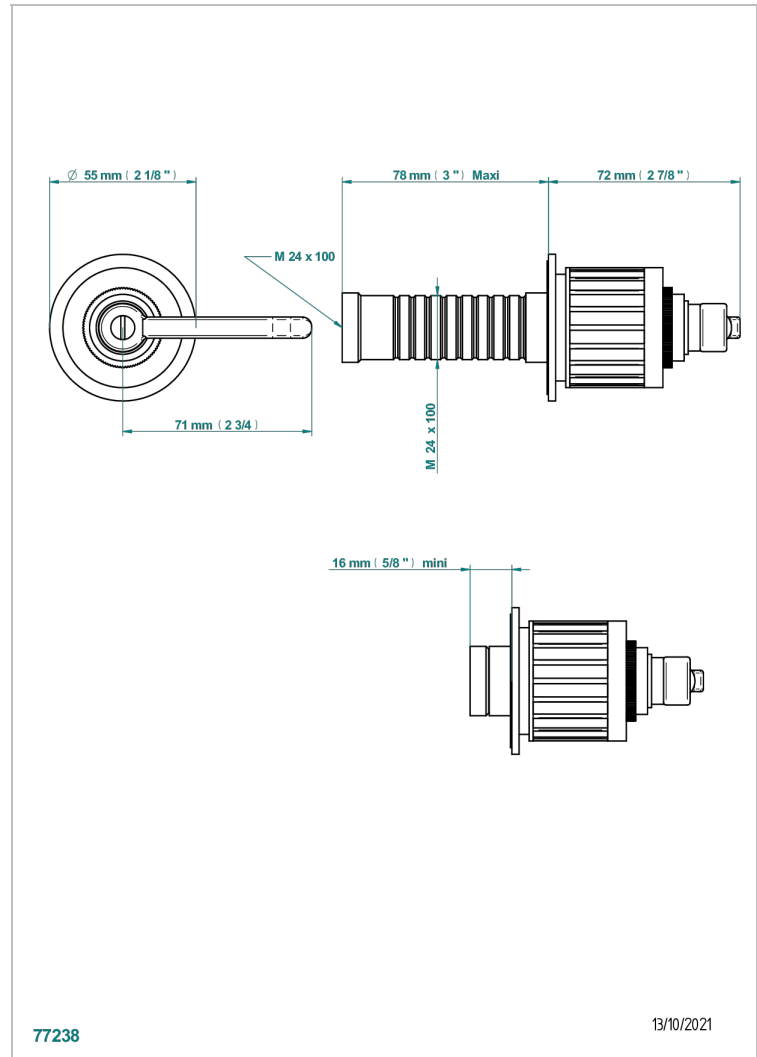

HAMPTONS WITH LEVER HANDLES

G4S-30B

Wall volume control 30 & 32 trim

THG[®]
PARIS

77238

13/10/2021

CHARACTERISTIC

- Hamptons with lever handles
- Wall volume control 30 & 32 trim

RELATED SKU'S

- Ref. G00-32CUSA 3/4" Volume control wall valve with ceramic cartridge
- Ref. G00-32HUSA 3/4" Volume control wall valve with ceramic cartridge counterclockwise
- Ref. G00-30CUSA 1/2" volume control wall valve with ceramic cartridge
- Ref. G00-30HUSA 1/2" Volume control wall valve with ceramic cartridge counterclockwise