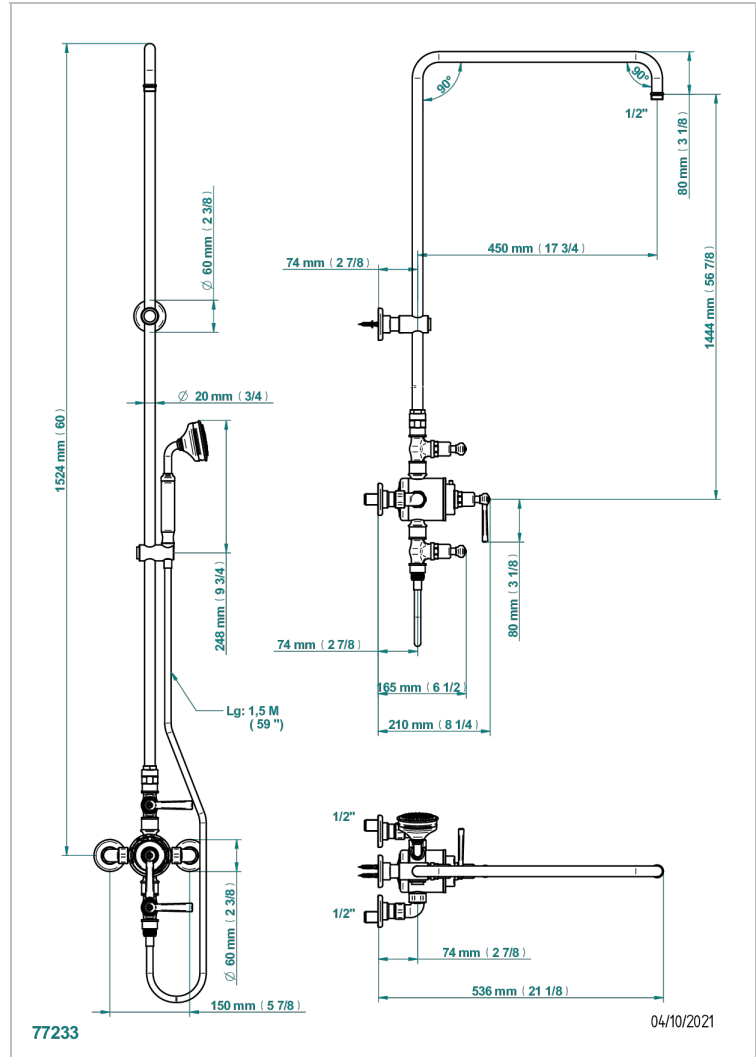

CLUB SAINT-GERMAIN WITH LEVER

G7J-64TRCD

Wall mounted thermostatic shower mixer / shut off valves / exposed shower column / telephone shower, hose and Wall mounted cradle - 150 mm centres. (without shower head)

CHARACTERISTIC

- Club Saint-Germain with lever
- Wall mounted thermostatic shower mixer / shut off valves / exposed shower column / telephone shower, hose and Wall mounted cradle - 150 mm centres. (without shower head)

TECHNICAL SPECS

- Recommandé : 3 bars (max. 5 bars) - Advised : 43,5 psi (max. 72 psi)
- Douchette : 9,5 l/min à 3 bars (2.52 gpm at 43.5 psi)
- ajouter la pomme - add the showerhead

AVAILABLE FINITIONS