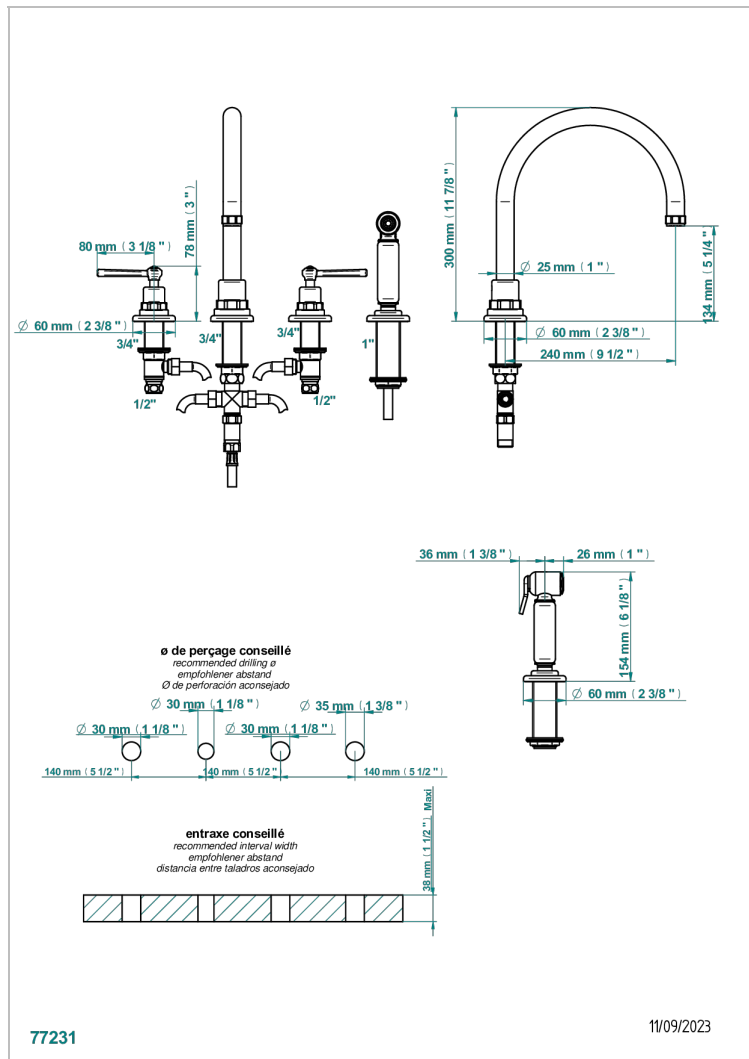

CLUB SAINT-GERMAIN WITH LEVER

G7J-4211

4-hole sink mixer with swivel spout and side spray

THG[®]
PARIS

CHARACTERISTIC

- ACS : 22ACCLY430

STANDARDS

AVAILABLE FINITIONS