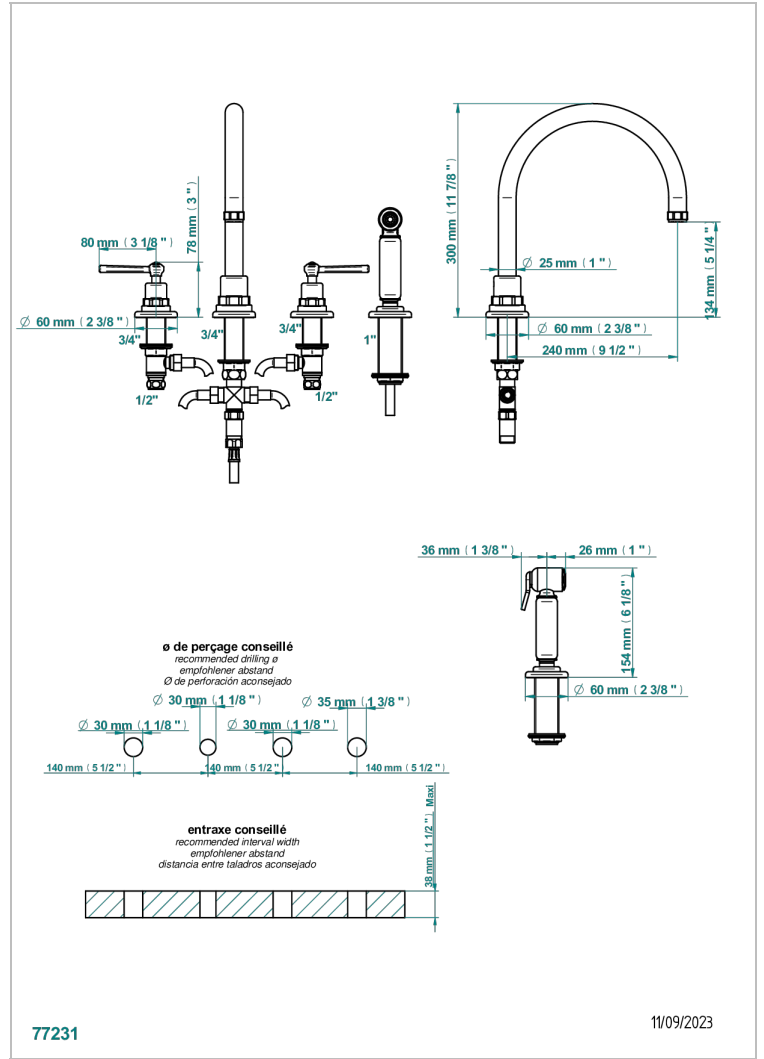

# CLUB SAINT-GERMAIN WITH LEVER

G7J-4211

4-hole sink mixer with swivel spout and side spray

## CHARACTERISTIC

- ACS : 22ACCLY430