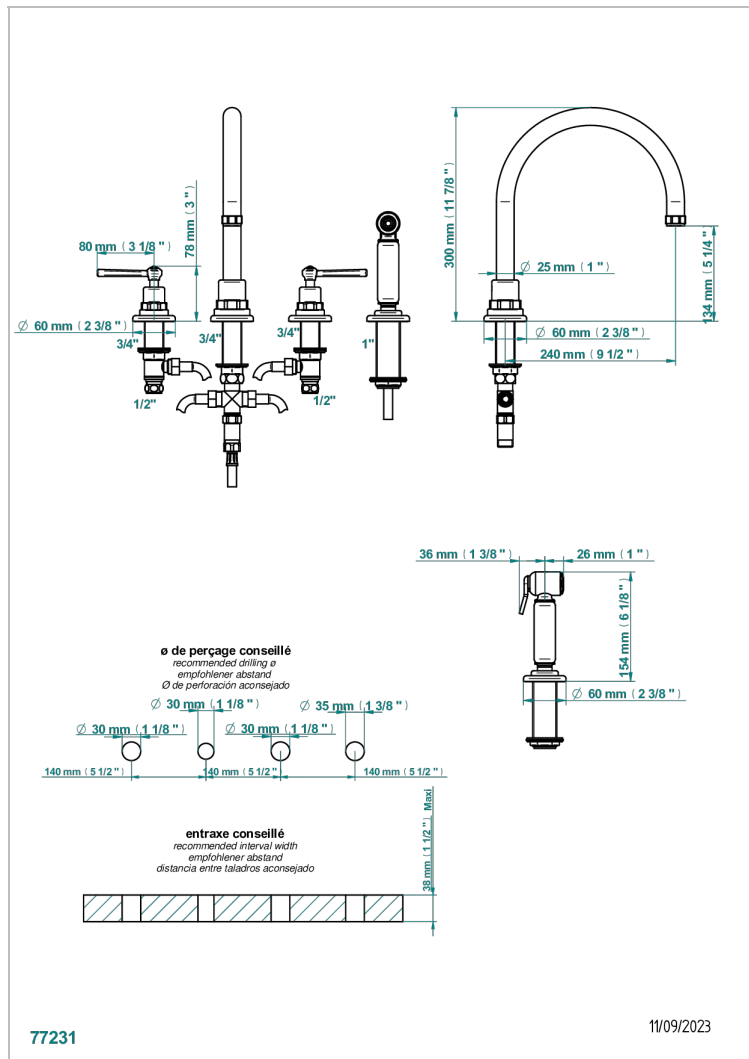

# CLUB SAINT-GERMAIN WITH LEVER

G7J-4211

4-hole sink mixer with swivel spout and side spray

THG<sup>®</sup>  
PARIS

## 特色

- ACS : 22ACCLY430