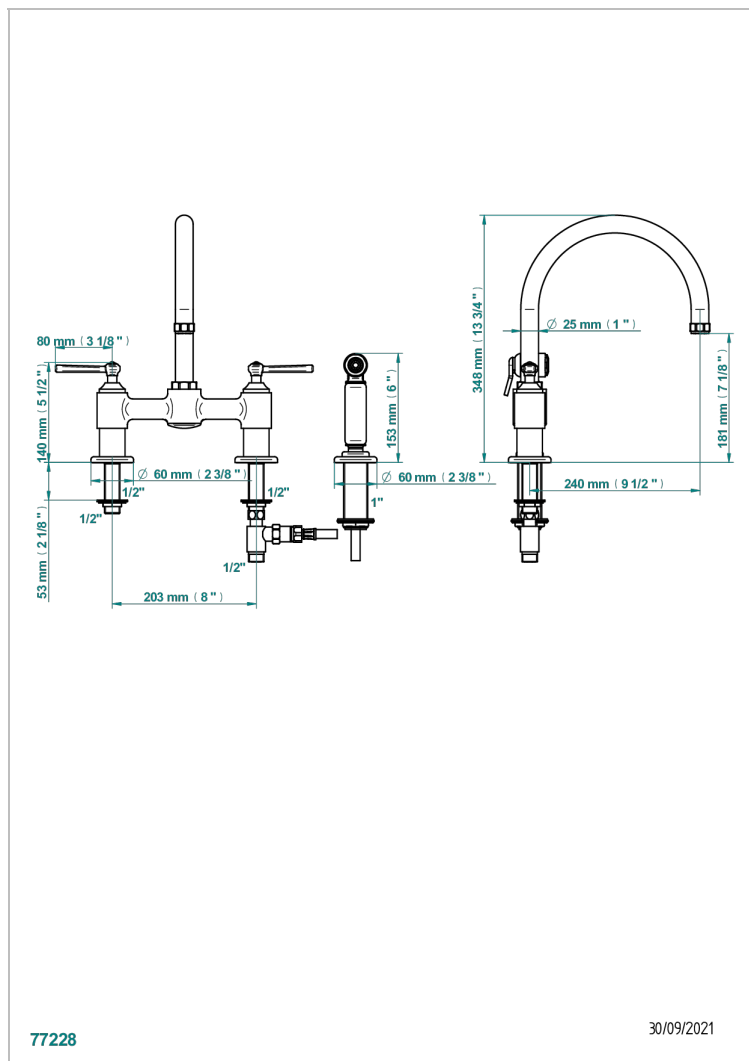

CLUB SAINT-GERMAIN WITH LEVER

G7J-159DM

3-hole sink mixer with swivel spout and side spray

CHARACTERISTIC

- ACS : 22ACCLY430

STANDARDS

AVAILABLE FINITIONS

Antique nickel - H28
Black ceram - D30
Blush PVD - H62
Brass color PVD - H49
Brown bronze color PVD - F33
Gold color PVD - H52