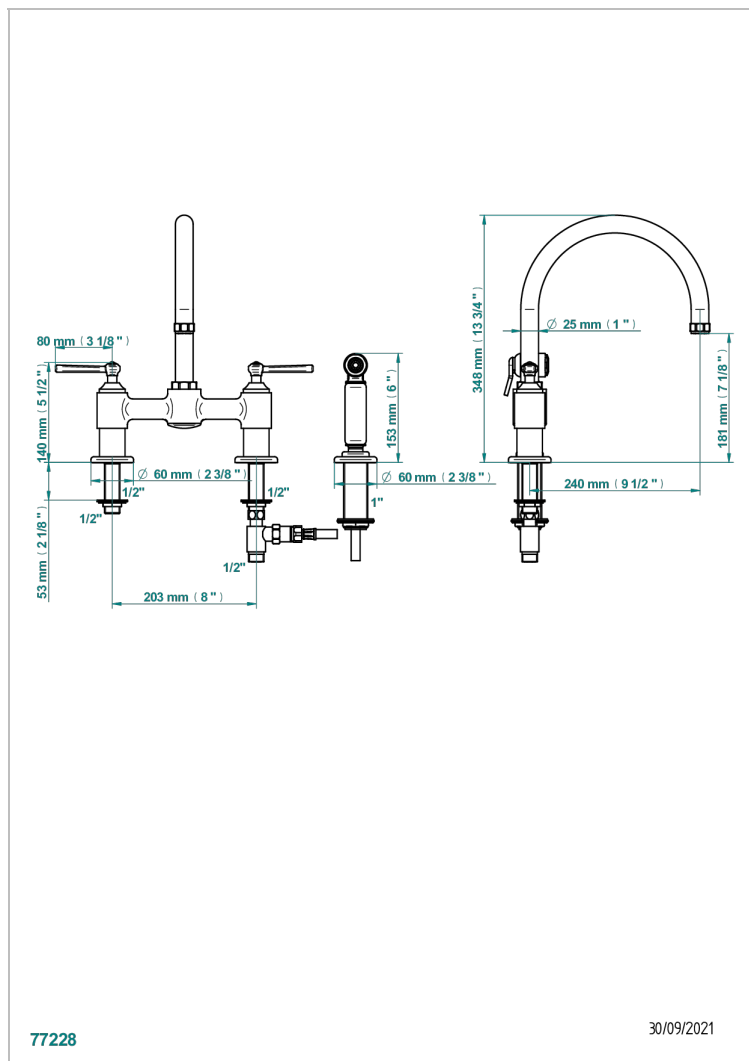

CLUB SAINT-GERMAIN WITH LEVER

G7J-159DM

3-hole sink mixer with swivel spout and side spray

THG[®]
PARIS

77228

30/09/2021

ХАРАКТЕРИСТИКИ

- ACS : 22ACCLY430