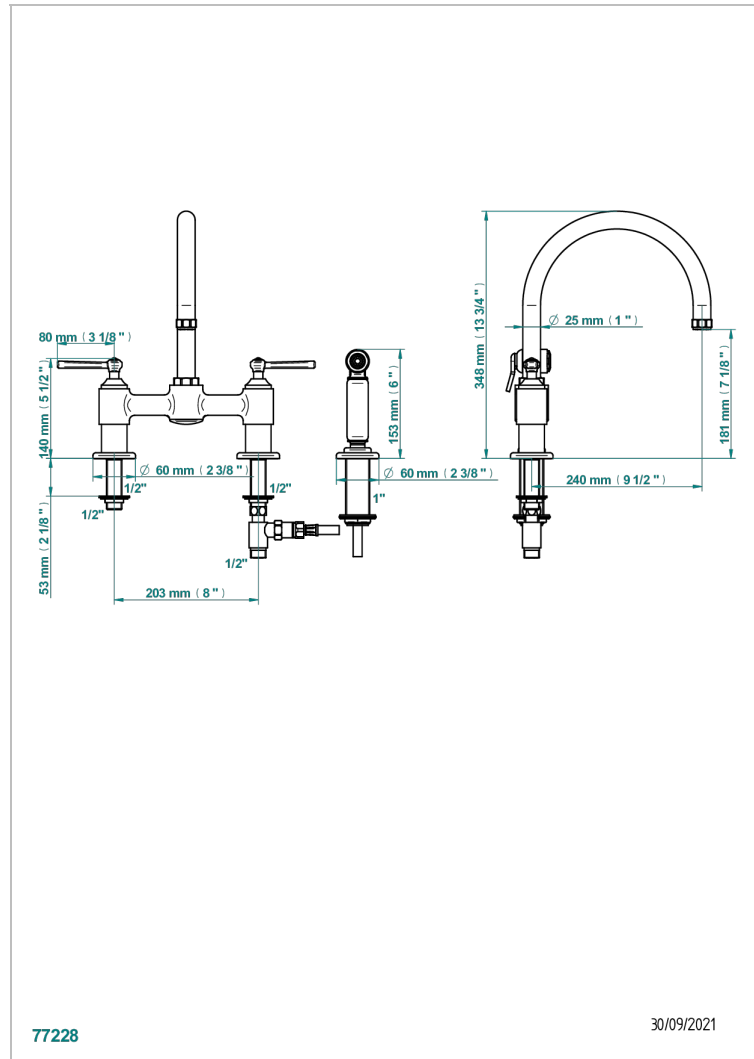

CLUB SAINT-GERMAIN WITH LEVER

G7J-159DM

3-hole sink mixer with swivel spout and side spray

77228

30/09/2021

CHARACTERISTIC

- ACS : 22ACCLY430

STANDARDS