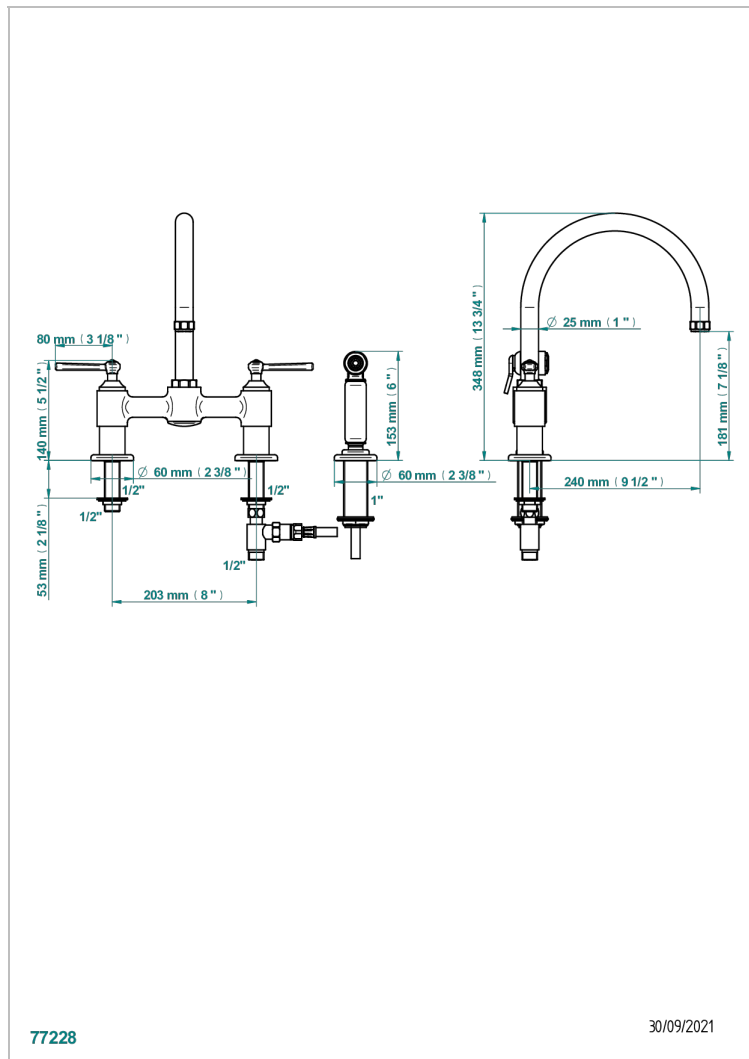

CLUB SAINT-GERMAIN WITH LEVER

G7J-159DM

3-hole sink mixer with swivel spout and side spray

THG[®]
PARIS

77228

30/09/2021

特色

- ACS : 22ACCLY430