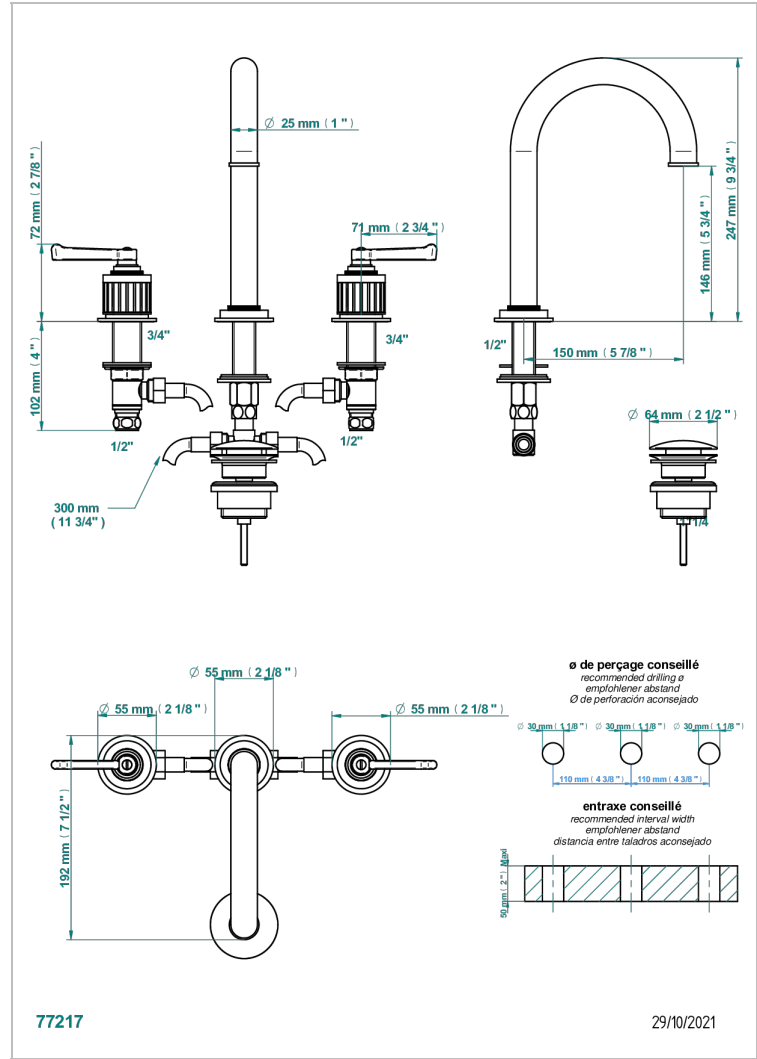

HAMPTONS WITH LEVER HANDLES

G4S-152

Rim mounted 3-hole basin mixer with waste, high spout

CHARACTERISTIC

- ACS : 18ACCLY393
- NF : NF EN 200 - IA - Chrome

STANDARDS

AVAILABLE FINITIONS

Antique nickel - H28
Black ceram - D30
Blush PVD - H62
Brass color PVD - H49
Brown bronze color PVD - F33
Gold color PVD - H52