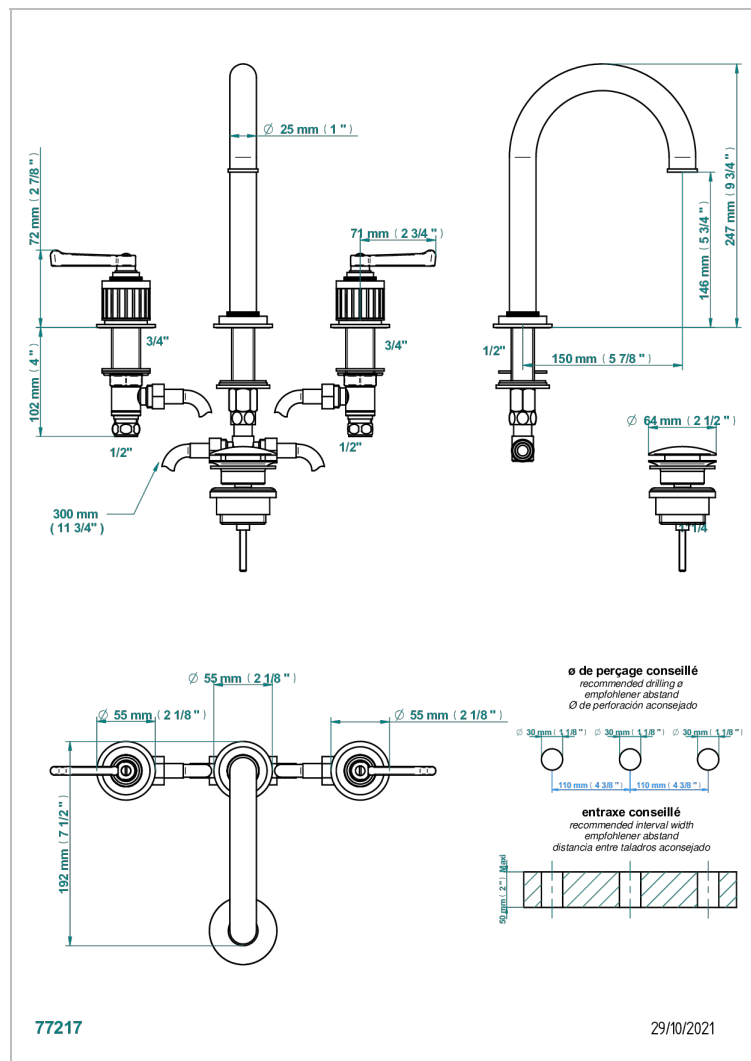

HAMPTONS WITH LEVER HANDLES

G4S-152

Rim mounted 3-hole basin mixer with waste, high spout

CHARACTERISTIC

- ACS : 18ACCLY393
- NF : NF EN 200 - IA - Chrome

STANDARDS

AVAILABLE FINITIONS

Antique nickel - H28
Black ceram - D30
Blush PVD - H62
Brass color PVD - H49
Brown bronze color PVD - F33
Gold color PVD - H52