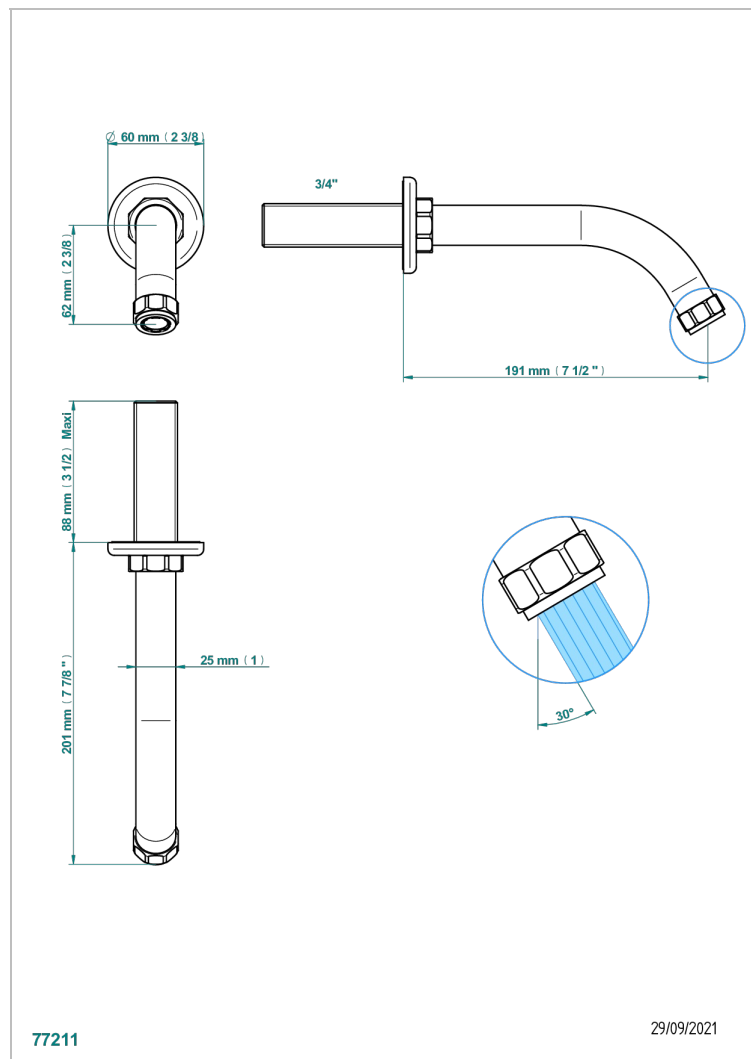

CLUB SAINT-GERMAIN WITH LEVER

G7J-43GB

Basin wall spout 3/4 no T junction

THG[®]
PARIS

CHARACTERISTIC

- Club Saint-Germain with lever
- Basin wall spout 3/4 no T junction

TECHNICAL SPECS

- Recommandé : 3 bars (max. 5 bars) - Advised : 43,5 psi (max. 72 psi)
- 15 l/min à 3 bars (4 gpm at 43.5 psi)