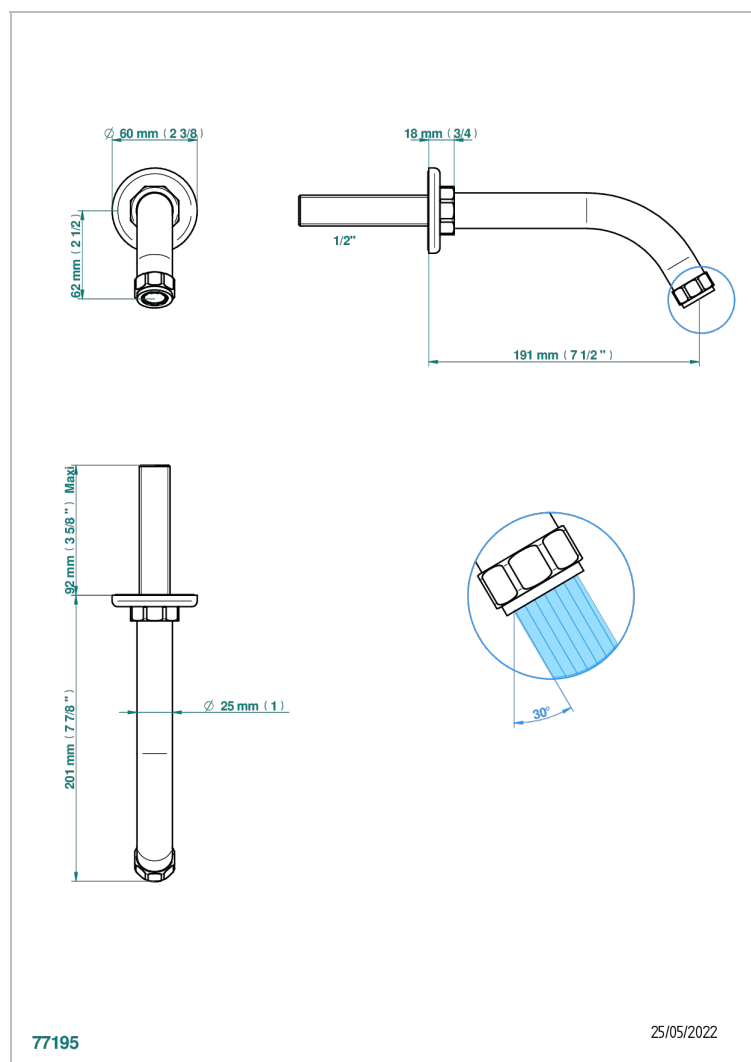

CLUB SAINT-GERMAIN WITH LEVER

G7J-22GAB

Wall mounted basin, goliath spout, 1/2" , without T junction

77195

25/05/2022

CHARACTERISTIC

- Club Saint-Germain with lever
- Wall mounted basin, goliath spout, 1/2" , without T junction

TECHNICAL SPECS

- Recommandé : 3 bars (max. 5 bars) - Advised : 43,5 psi (max. 72 psi)
- 8,3 l/min à 3 bars (2.2 gpm at 43.5 psi)

RELATED SKU'S

- Ref. G00-309/B Free-flow basin waste with grid
- Ref. G00-309/S Bottle Trap only for waste
- Ref. G00-316 Click waste
- Ref. G00-308T Adjustable bottle trap, mini 45 mm - maxi 90 mm with 300 mm overflow pipe