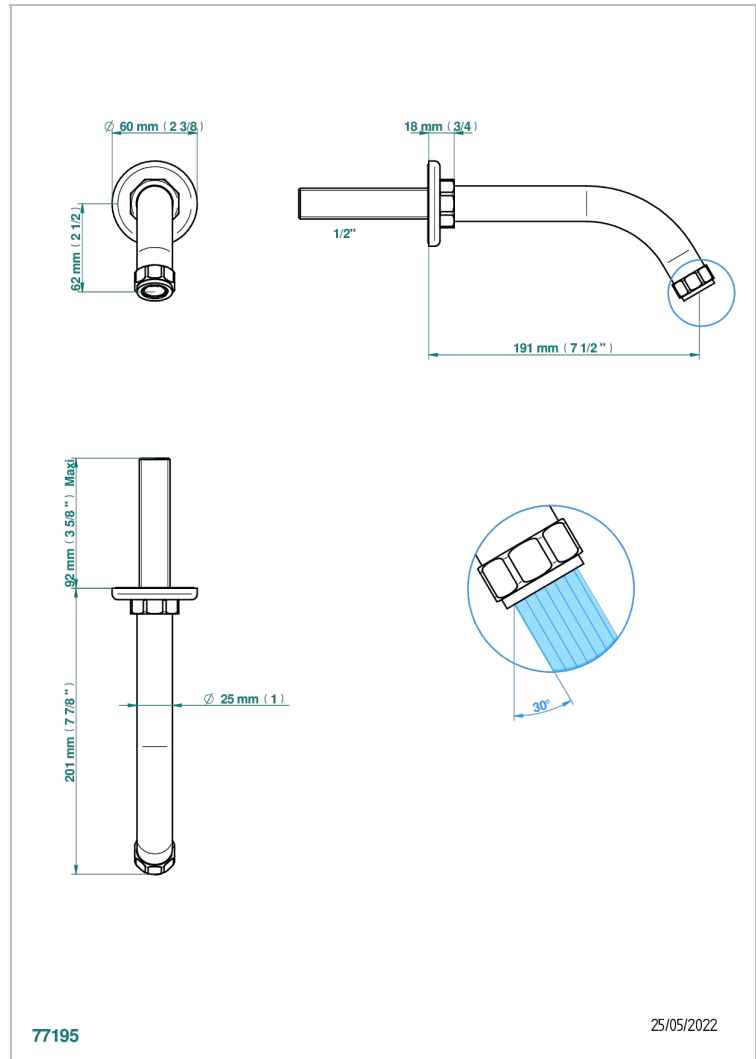

# CLUB SAINT-GERMAIN WITH LEVER

G7J-22GAB

Wall mounted basin, goliath spout, 1/2" , without T junction

THG<sup>®</sup>  
PARIS

## CHARACTERISTIC

- Club Saint-Germain with lever
- Wall mounted basin, goliath spout, 1/2" , without T junction

## RELATED SKU'S

- Ref. G00-309/B Free-flow basin waste with grid
- Ref. G00-309/S Bottle Trap only for waste
- Ref. G00-316 Click waste
- Ref. G00-308T Adjustable bottle trap, mini 45 mm - maxi 90 mm with 300 mm overflow pipe