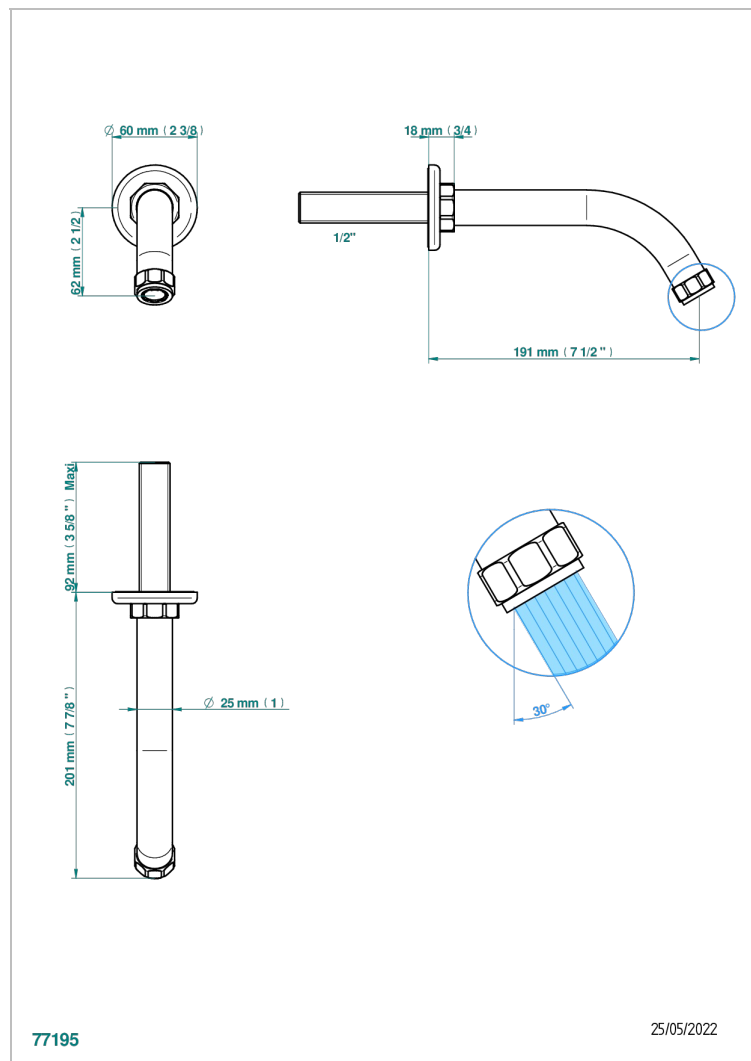

# CLUB SAINT-GERMAIN WITH LEVER

G7J-22GAB

Wall mounted basin, goliath spout, 1/2" , without T junction

77195

25/05/2022

## 特色

- Club Saint-Germain with lever
- Wall mounted basin, goliath spout, 1/2" , without T junction

## 相关的SKU

- Ref. G00-309/B 台盆下水器排水口，无溢流孔
- Ref. G00-309/S 下水管
- Ref. G00-316 键入式台盆下水器，欧洲款
- Ref. G00-308T Adjustable bottle trap, mini 45 mm - maxi 90 mm with 300 mm overflow pipe