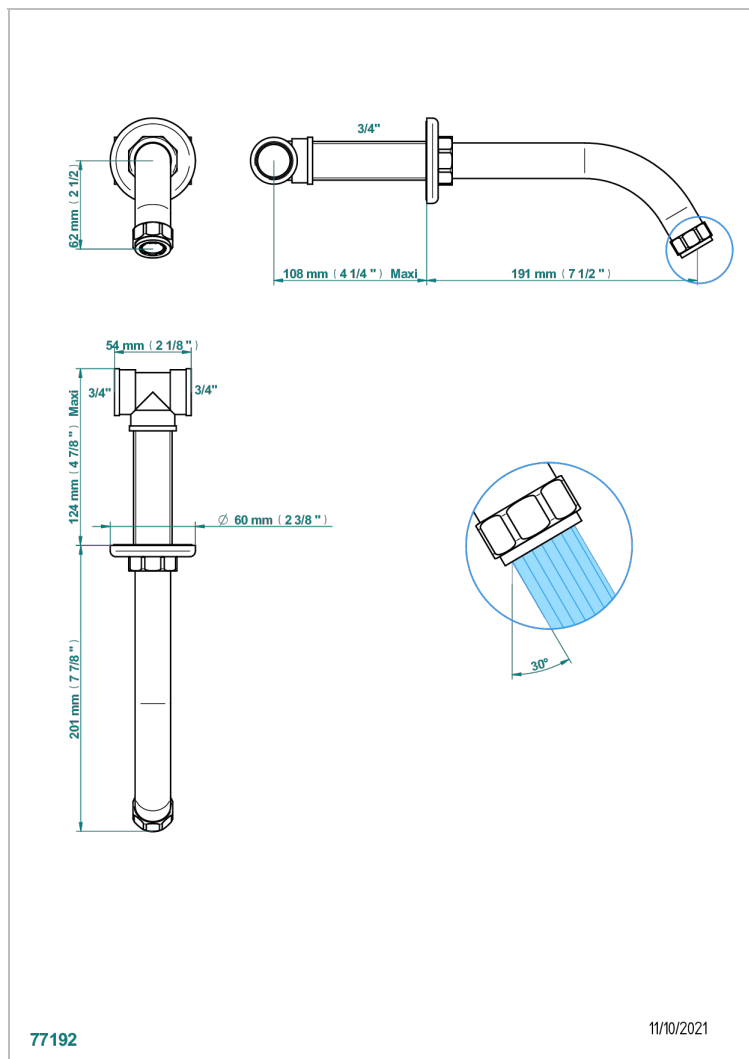

# CLUB SAINT-GERMAIN WITH LEVER

G7J-22G

Wall mounted bath spout, goliath

THG<sup>®</sup>  
PARIS

## CHARACTERISTIC

- Club Saint-Germain with lever
- Wall mounted bath spout, goliath