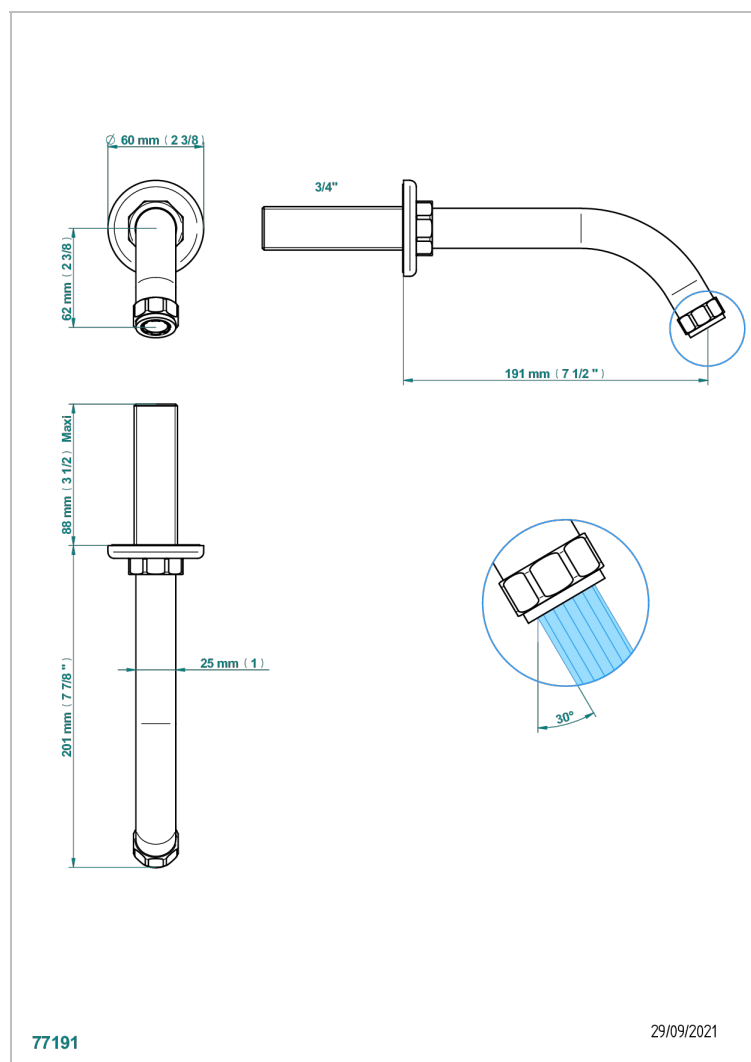

CLUB SAINT-GERMAIN WITH LEVER HANDLES

G7J-42GB

Bath spout, wall mounted

CHARACTERISTIC

- Club Saint-Germain with lever handles
- Bath spout, wall mounted

TECHNICAL SPECS

- Recommandé : 3 bars (max. 5 bars) - Advised : 43,5 psi (max. 72 psi)
- 48 l/min à 3 bars (12.7 gpm at 43.5 psi)