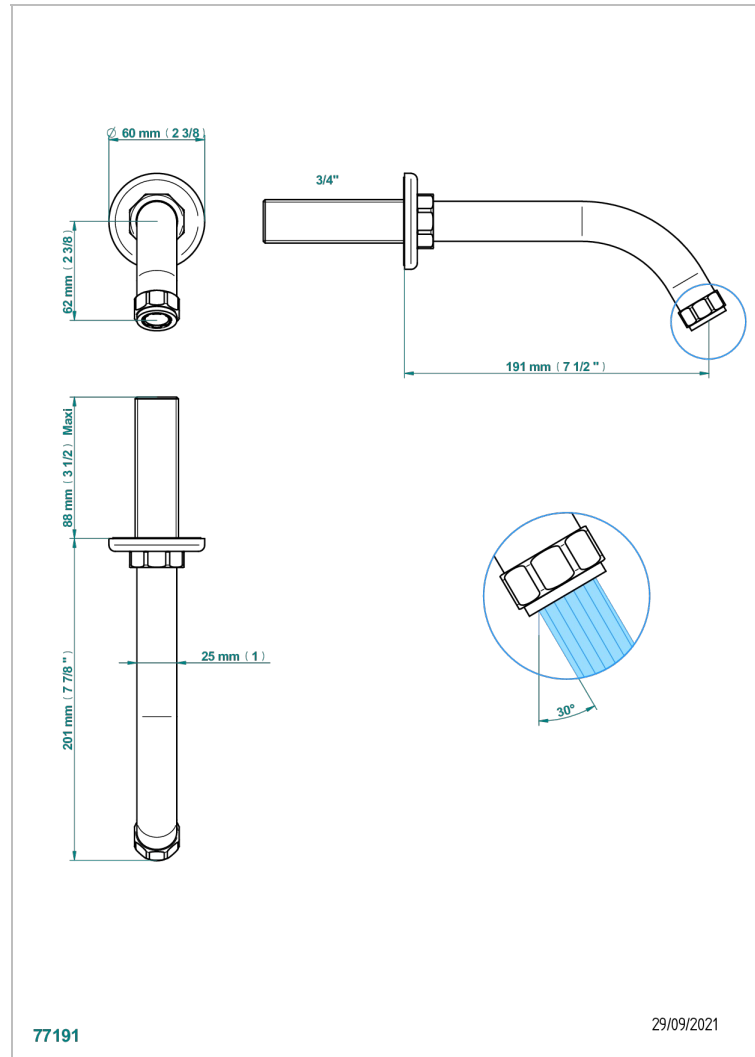

# CLUB SAINT-GERMAIN WITH LEVER

G7J-42GB

Wall mounted bath spout, without T junction

THG<sup>®</sup>  
PARIS

77191

29/09/2021

## CHARACTERISTIC

- Club Saint-Germain with lever
- Wall mounted bath spout, without T junction