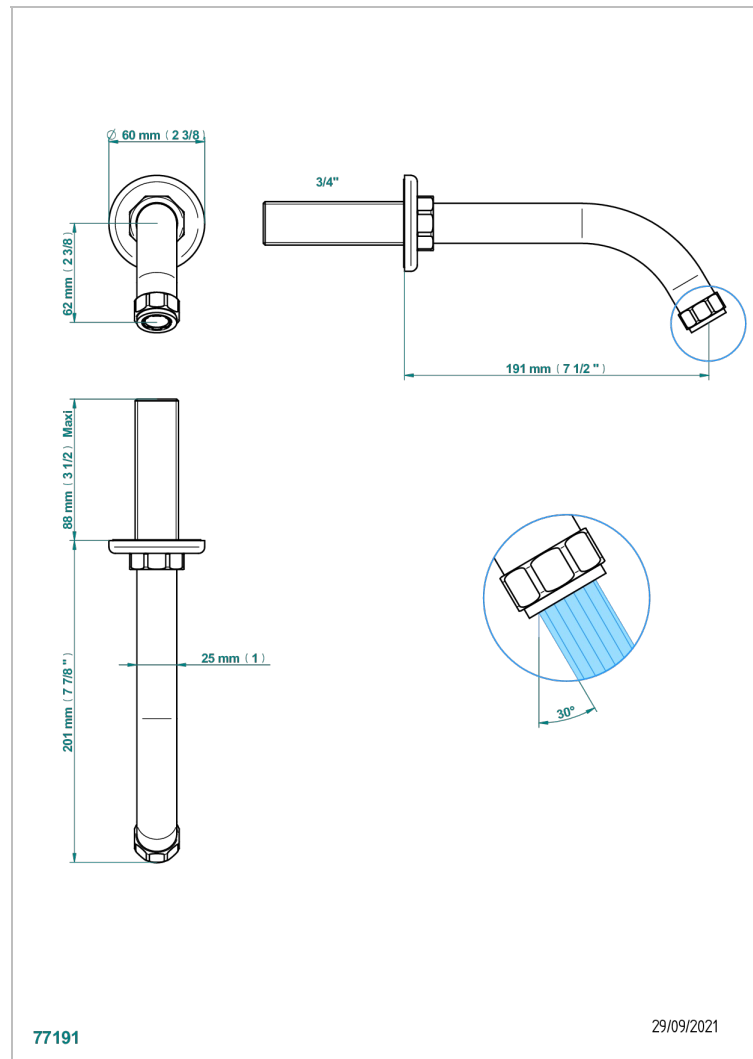

CLUB SAINT-GERMAIN MIT HEBEL

G7J-42GB

Wall mounted bath spout, without T junction

THG[®]
PARIS

EIGENSCHAFTEN

- Club Saint-Germain mit Hebel
- Wall mounted bath spout, without T junction

TECHNISCHE DATEN

- Recommandé : 3 bars (max. 5 bars) - Advised : 43,5 psi (max. 72 psi)
- 48 l/min à 3 bars (12.7 gpm at 43.5 psi)