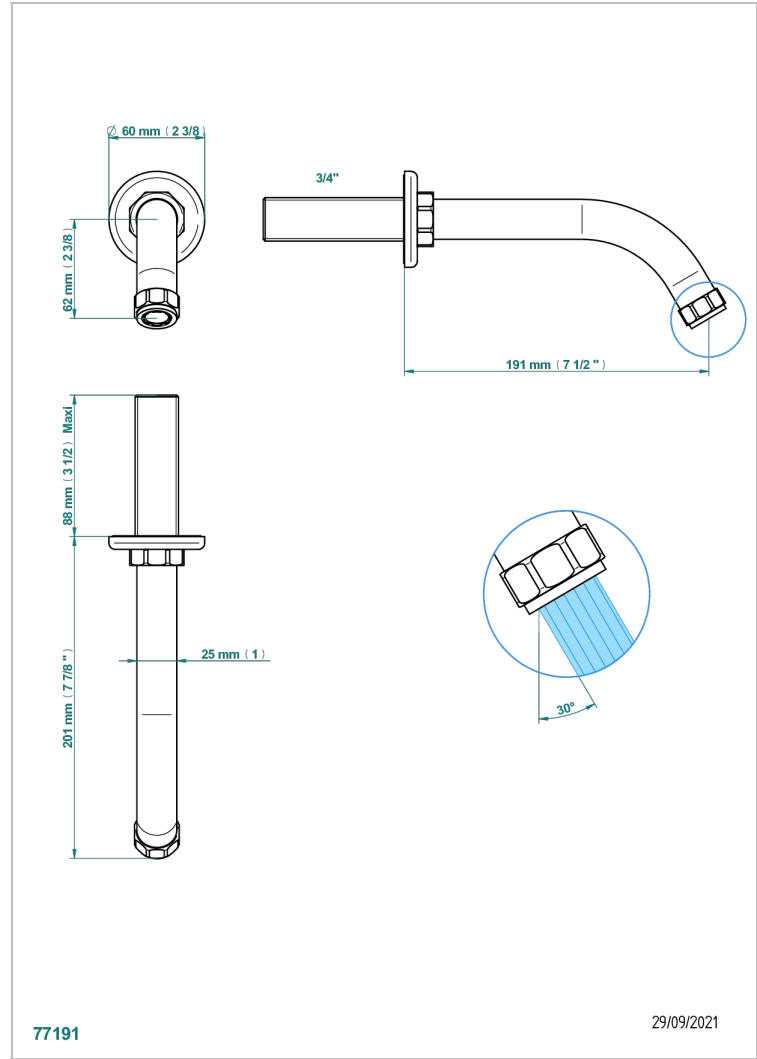

CLUB SAINT-GERMAIN

G7H-42GB

Bath spout, wall mounted

THG[®]
PARIS

CHARACTERISTIC

- Club Saint-Germain
- Bath spout, wall mounted

TECHNICAL SPECS

- Recommandé : 3 bars (max. 5 bars) - Advised : 43,5 psi (max. 72 psi)
- 48 l/min à 3 bars (12.7 gpm at 43.5 psi)