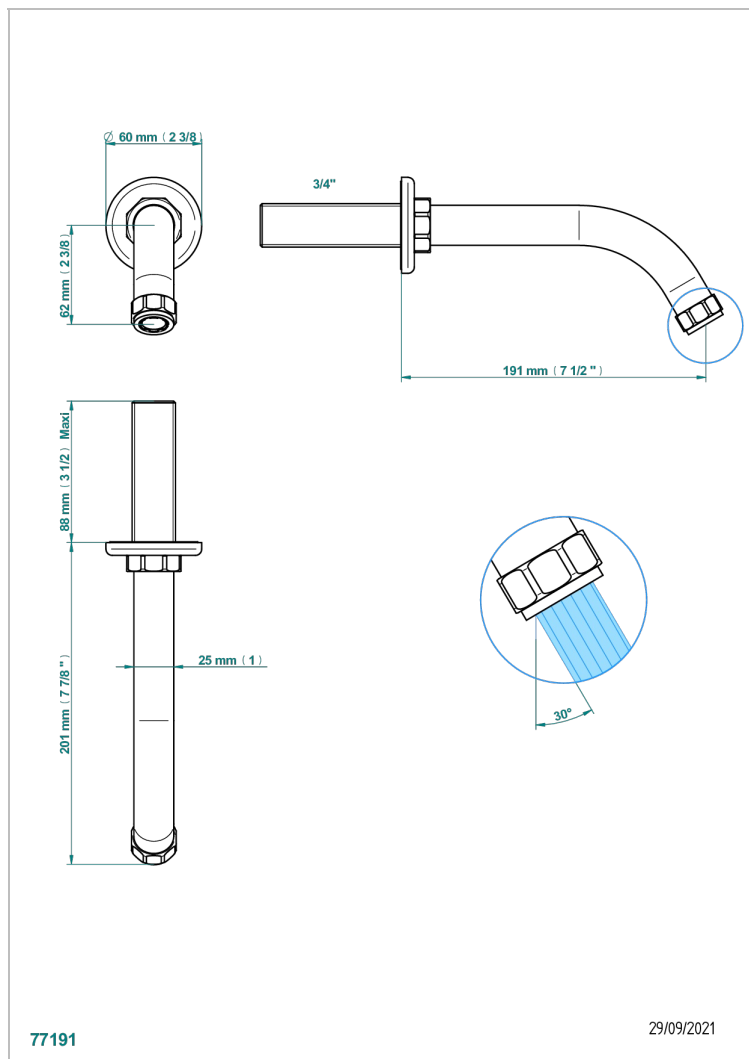

CLUB SAINT-GERMAIN

G7H-42GB

Wall mounted bath spout, without T junction

THG[®]
PARIS

CHARACTERISTIC

- Club Saint-Germain
- Wall mounted bath spout, without T junction

TECHNICAL SPECS

- Recommandé : 3 bars (max. 5 bars) - Advised : 43,5 psi (max. 72 psi)
- 48 l/min à 3 bars (12.7 gpm at 43.5 psi)