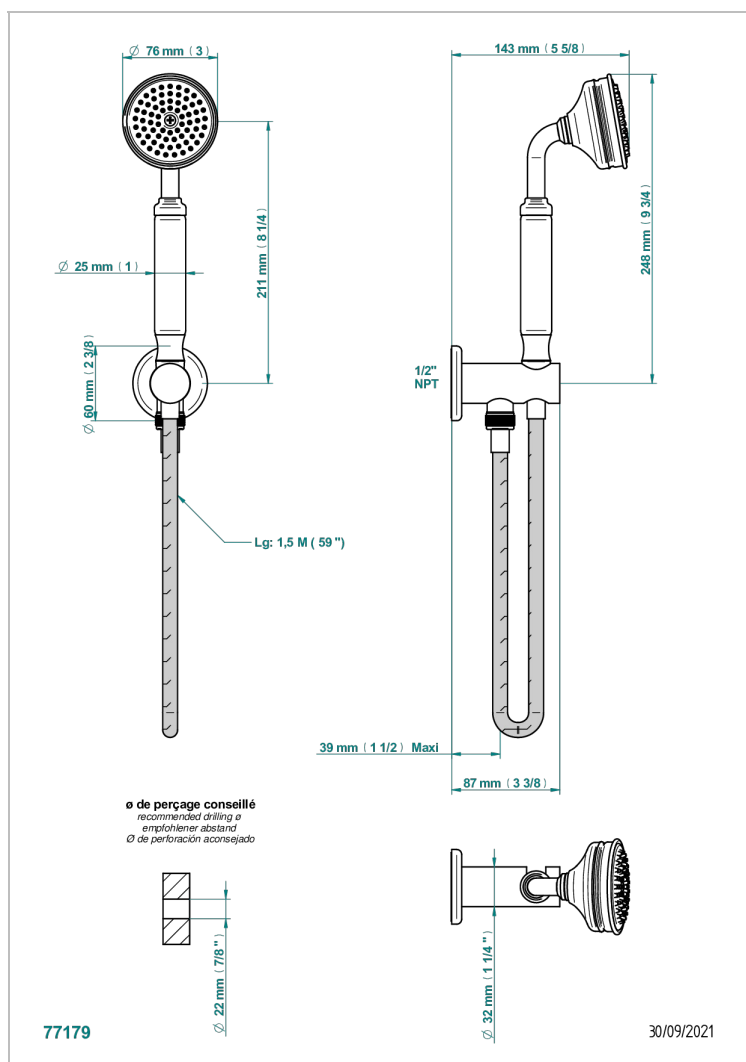

# CLUB SAINT-GERMAIN WITH LEVER HANDLES

G7J-54/US

Wall mounted handshower with integrated fixed hook

## CHARACTERISTIC

- Club Saint-Germain with lever handles
- Wall mounted handshower with integrated fixed hook