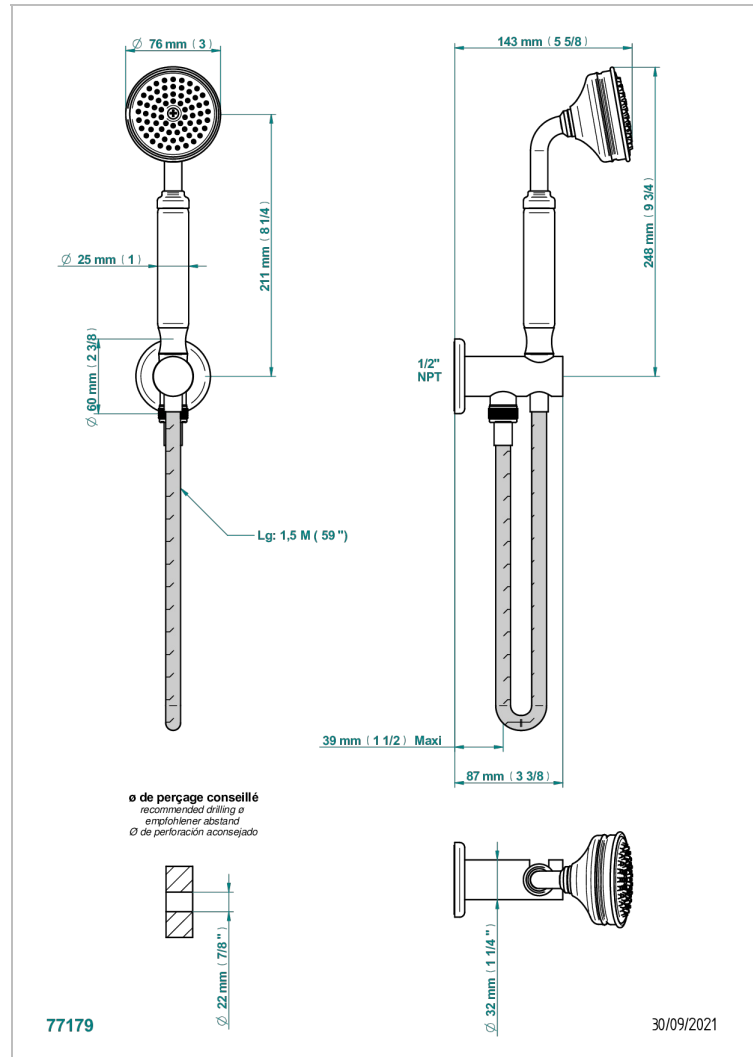

CLUB SAINT-GERMAIN

G7H-54/US

Wall mounted handshower with integrated fixed hook

THG[®]
PARIS

CHARACTERISTIC

- Club Saint-Germain
- Wall mounted handshower with integrated fixed hook

AVAILABLE FINITIONS

Black ceram - D30
Blush PVD - H62
Brass color PVD - H49
Brown bronze color PVD - F33
Chrome polished - A02
Chrome polished / gold polished - G02

Matt nickel (American satin) - C01
Matt nickel color PVD - H56
Natural smoked Brass - A13
Nickel antique / Sovereign - H28
Nickel color PVD - H55
Nickel polished - B01

Soft gold - F30
Soft matt gold - F31
Umber PVD - H66