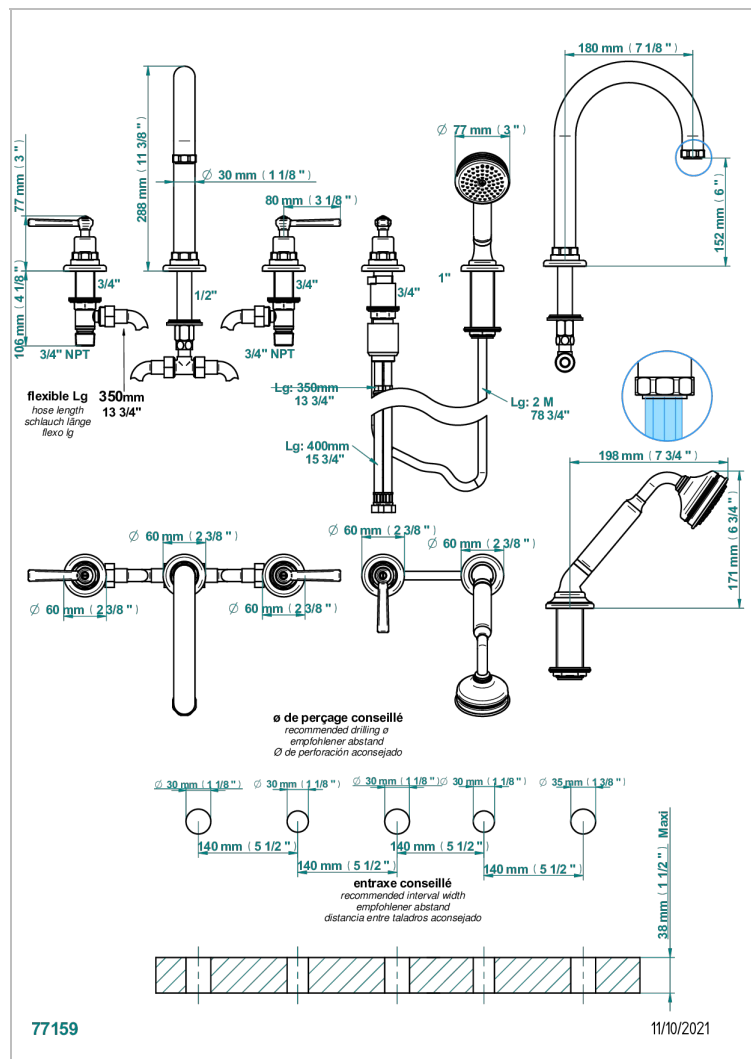

CLUB SAINT-GERMAIN WITH LEVER HANDLES

G7J-1132SGUS

Roman tub set with 2 x 3/4" valves and rim mounted ceramic mixer with progressive cartridge and handshower

CHARACTERISTIC

- Club Saint-Germain with lever handles
- Roman tub set with 2 x 3/4" valves and rim mounted ceramic mixer with progressive cartridge and handshower

TECHNICAL SPECS

- Recommandé : 3 bars (max. 5 bars) - Advised : 43,5 psi (max. 72 psi)
- Bec : 50 l/min à 3 bars - Douchette : 9,5 l/min à bars
- Spout : 13,2 gpm at 43.5 psi - Handshower : 2.5 gpm at 43.5 psi