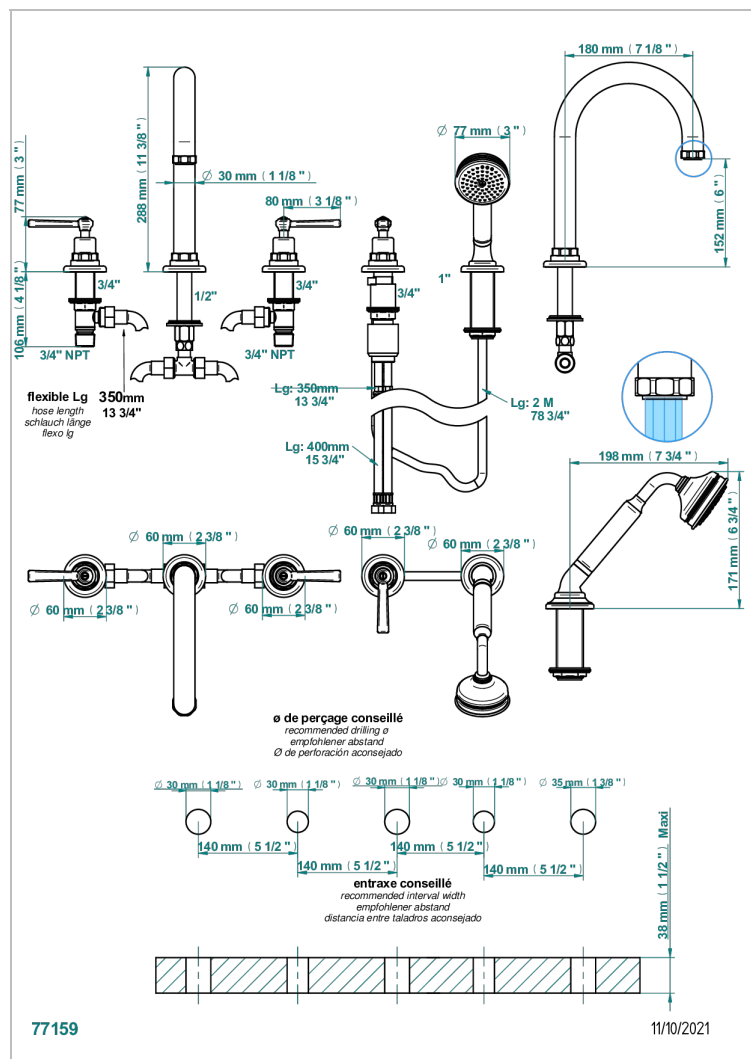

# CLUB SAINT-GERMAIN WITH LEVER

G7J-1132SG

5-hole bath/shower mixer with super goliath spout, 2 x 3/4" valves, and rim mounted handshower supplied by progressive cartridge mixer

## CHARACTERISTIC

- Club Saint-Germain with lever
- 5-hole bath/shower mixer with super goliath spout, 2 x 3/4" valves, and rim mounted handshower supplied by progressive cartridge mixer

## TECHNICAL SPECS

- Recommandé : 3 bars (max. 5 bars) - Advised : 43,5 psi (max. 72 psi)
- Bec : 50 l/min à 3 bars - Douchette : 9,5 l/min à bars
- Spout : 13,2 gpm at 43.5 psi - Handshower : 2.5 gpm at 43.5 psi

## AVAILABLE FINITIONS

Antique nickel - H28  
Black ceram - D30  
Blush PVD - H62  
Brass color PVD - H49  
Brown bronze color PVD - F33  
Gold color PVD - H52

Graphite PVD - H64  
Lacquered light bronze - D01  
Matt Umber PVD - H67  
Matt blush PVD - H60  
Matt brass color PVD - H50  
Matt brown bronze color PVD - F34