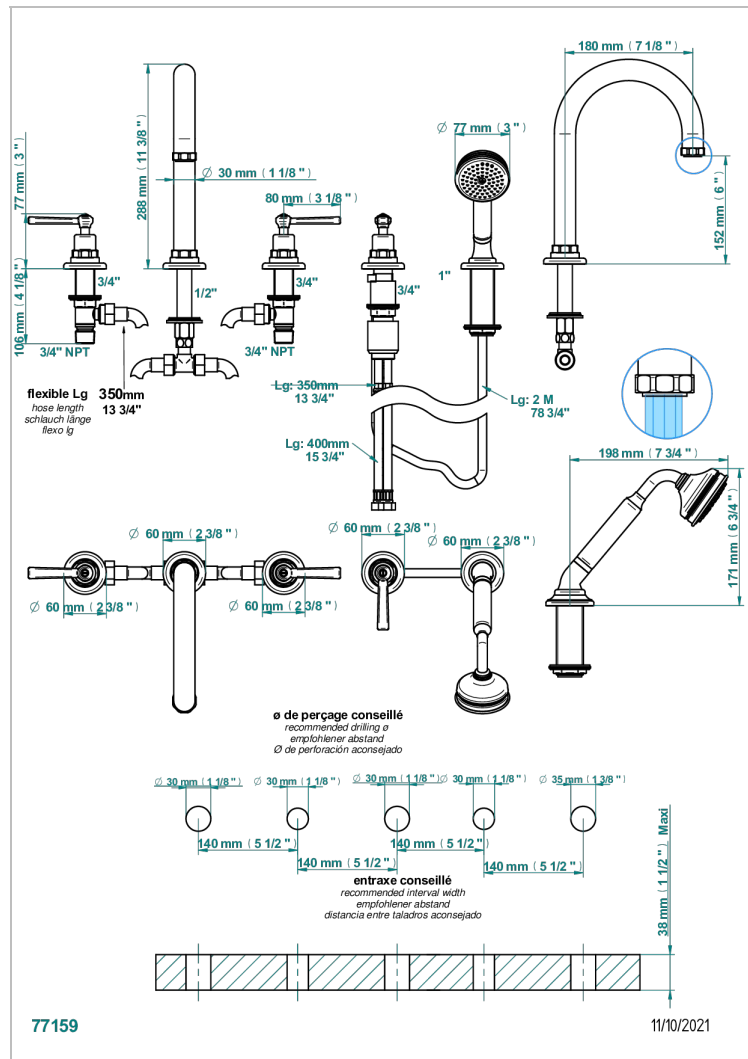

# CLUB SAINT-GERMAIN WITH LEVER

G7J-1132SG

5-hole bath/shower mixer with super goliath spout, 2 x 3/4" valves, and rim mounted handshower supplied by progressive cartridge mixer

## CHARACTERISTIC

- Club Saint-Germain with lever
- 5-hole bath/shower mixer with super goliath spout, 2 x 3/4" valves, and rim mounted handshower supplied by progressive cartridge mixer

## TECHNICAL SPECS

- Recommandé : 3 bars (max. 5 bars) - Advised : 43,5 psi (max. 72 psi)
- Bec : 50 l/min à 3 bars - Douchette : 9,5 l/min à bars
- Spout : 13,2 gpm at 43.5 psi - Handshower : 2.5 gpm at 43.5 psi

## AVAILABLE FINITIONS

Antique nickel - H28  
Black ceram - D30  
Blush PVD - H62  
Brass color PVD - H49  
Brown bronze color PVD - F33  
Gold color PVD - H52

Graphite PVD - H64  
Lacquered light bronze - D01  
Matt Umber PVD - H67  
Matt blush PVD - H60  
Matt brass color PVD - H50  
Matt brown bronze color PVD - F34