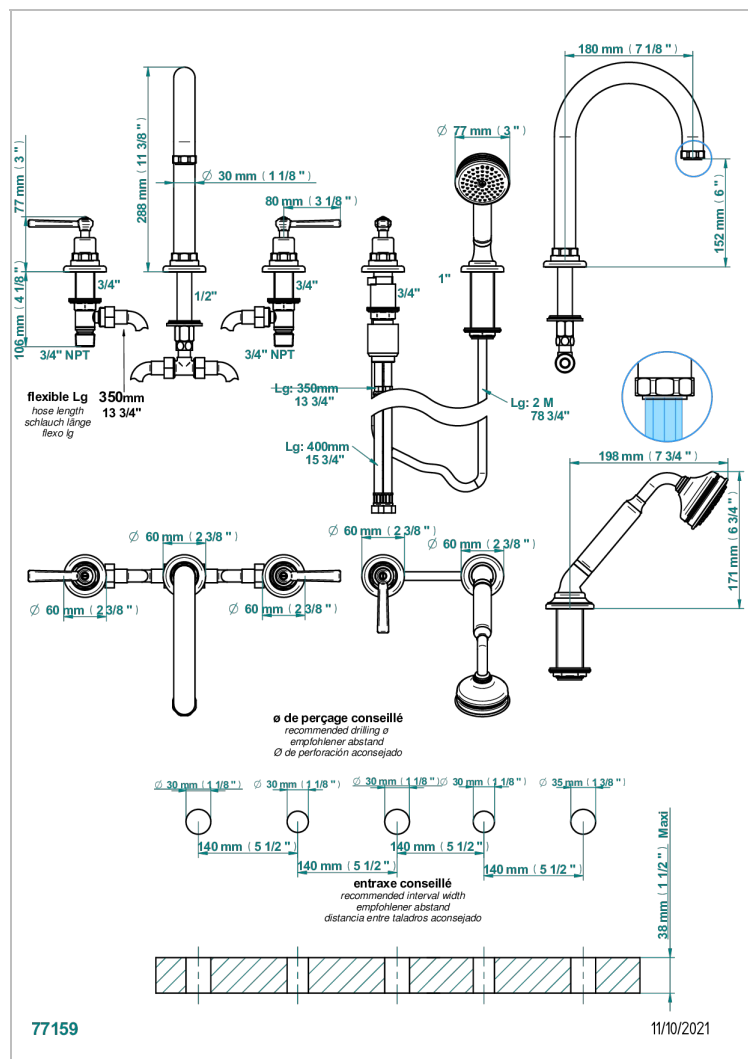

CLUB SAINT-GERMAIN WITH LEVER

G7J-1132SG

5-hole bath/shower mixer with super goliath spout, 2 x 3/4" valves, and rim mounted handshower supplied by progressive cartridge mixer

CHARACTERISTIC

- Club Saint-Germain with lever
- 5-hole bath/shower mixer with super goliath spout, 2 x 3/4" valves, and rim mounted handshower supplied by progressive cartridge mixer

TECHNICAL SPECS

- Recommandé : 3 bars (max. 5 bars) - Advised : 43,5 psi (max. 72 psi)
- Bec : 50 l/min à 3 bars - Douchette : 9,5 l/min à bars
- Spout : 13,2 gpm at 43.5 psi - Handshower : 2.5 gpm at 43.5 psi

AVAILABLE FINITIONS

Antique nickel - H28
Black ceram - D30
Blush PVD - H62
Brass color PVD - H49
Brown bronze color PVD - F33
Gold color PVD - H52

Graphite PVD - H64
Lacquered light bronze - D01
Matt Umber PVD - H67
Matt blush PVD - H60
Matt brass color PVD - H50
Matt brown bronze color PVD - F34