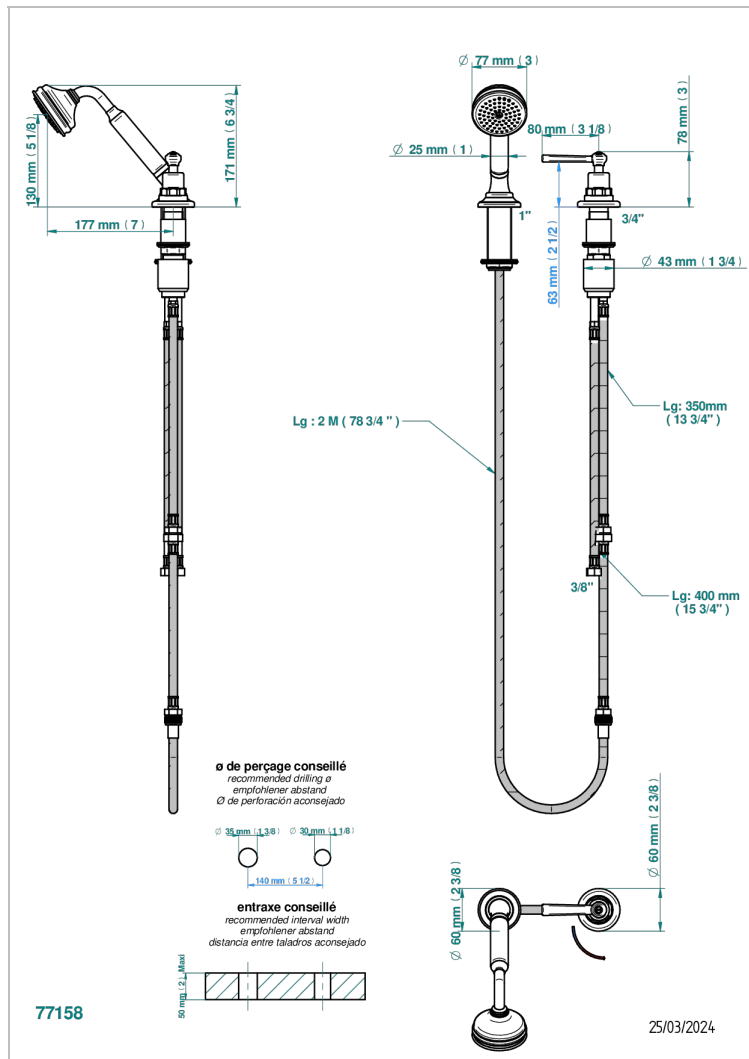

CLUB SAINT-GERMAIN WITH LEVER HANDLES

G7J-6532/60A

Deck mounted mixer with handshower, progressive cartridge

CHARACTERISTIC

- ACS : 22ACCLY009

TECHNICAL SPECS

- Recommandé : 3 bars (max. 5 bars) - Advised : 43,5 psi (max. 72 psi)
- 9,5 l/min à 3 bars (2.5 gpm at 43.5 psi)

STANDARDS

AVAILABLE FINITIONS

Black ceram - D30
Blush PVD - H62
Brass color PVD - H49
Brown bronze color PVD - F33
Chrome polished - A02
Chrome polished / gold polished - G02

Gold color PVD - H52
Gold mat - F07
Gold polished - F01
Graphite PVD - H64
Light coated bronze - D01
Matt Umber PVD - H67