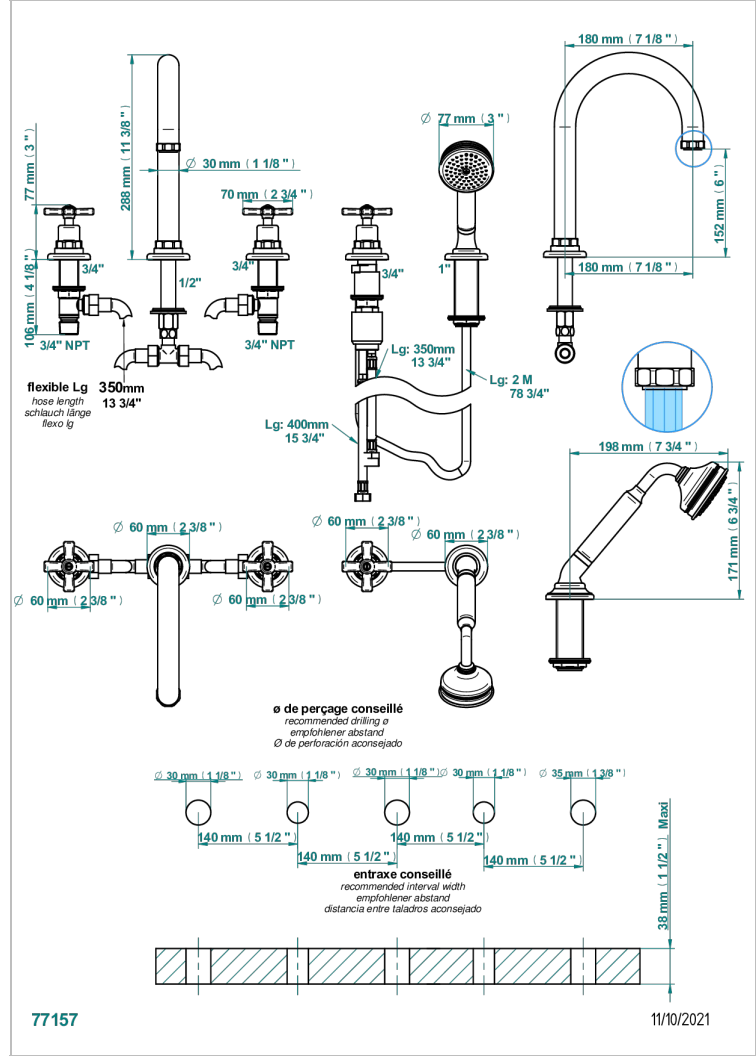

CLUB SAINT-GERMAIN

G7H-1132SGUS

THG[®]
PARIS

Roman tub set with 2 x 3/4" valves and rim mounted ceramic mixer with progressive cartridge and handshower

CHARACTERISTIC

- Club Saint-Germain
- Roman tub set with 2 x 3/4" valves and rim mounted ceramic mixer with progressive cartridge and handshower

TECHNICAL SPECS

- Recommandé : 3 bars (max. 5 bars) - Advised : 43,5 psi (max. 72 psi)
- Bec : 50 l/min à 3 bars - Douchette : 9,5 l/min à bars
- Spout : 13,2 gpm at 43.5 psi - Handshower : 2.5 gpm at 43.5 psi